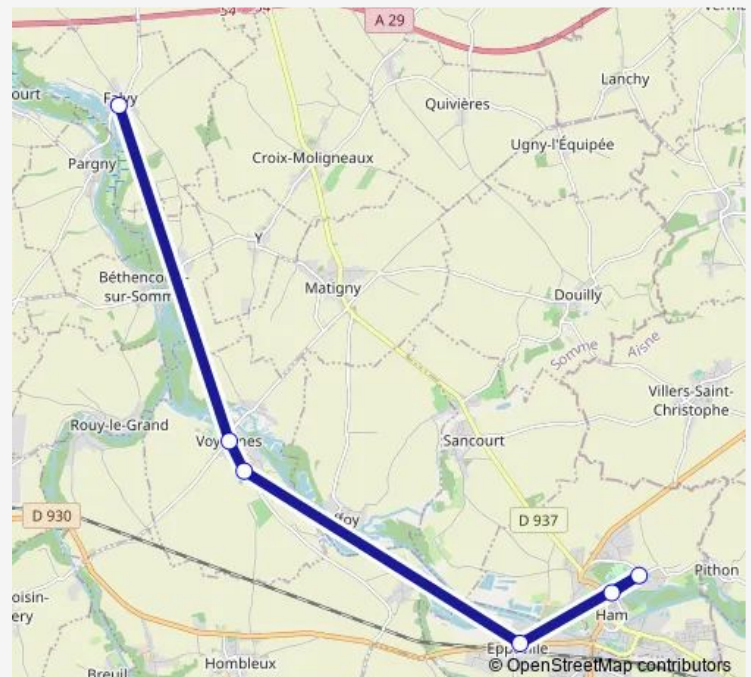

### Direction

HAM - Collège Notre Dame — Falvy - Centre

6 stops

[Open route schedule](#)

HAM - Collège Notre Dame

HAM - Collège Victor Hugo

Epeville - Mairie - Rue du Maréchal Leclerc

Voyennes - Rue du Haut

### Route schedule

HAM - Collège Notre Dame — Falvy - Centre

Monday —

Tuesday —

Wednesday 12:30

Thursday —

Friday —

Saturday —

### Route info

Direction: HAM - Collège Notre Dame

Stops: 6

Trip Duration: 0 hour 30 min

9-31-201 — 1320|1224w

9-31-201 Bus time schedules and route maps are available in an offline PDF at [busmaps.com](https://busmaps.com). Use the [busmaps.com](https://busmaps.com) website to see live bus times, train schedule or subway schedule, and step-by-step directions for all public transit in Voyennes