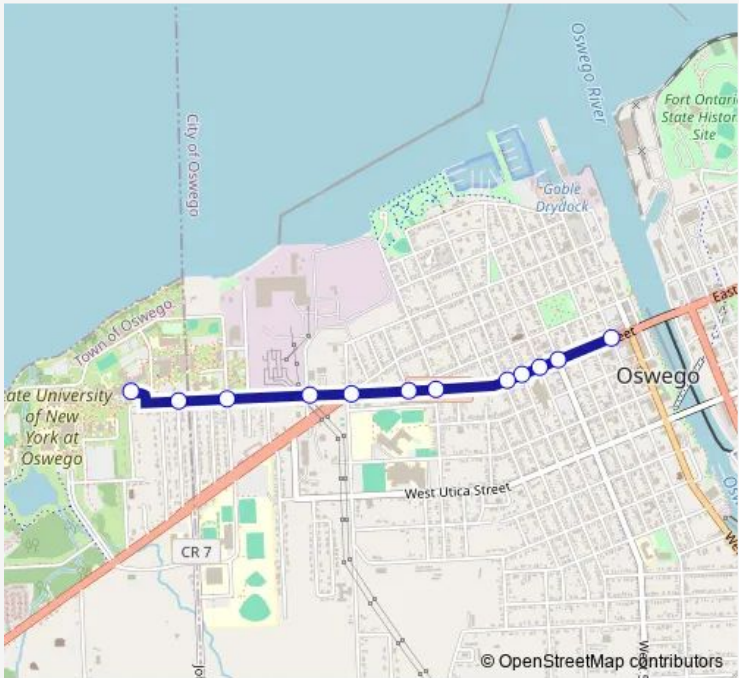

[Go to website](#)

**Direction**  
 W Bridge St & W 2nd St — Suny Oswego Campus Center  
 12 stops  
[Open route schedule](#)

- W Bridge St & W 2nd St
- W Bridge St & W 5th St
- W Bridge St & W 6th St
- W 7th St & W Bridge St
- W Bridge St & W 8th St
- W Bridge St & Liberty St
- W Bridge St & John St
- W Bridge St & W Seneca St
- Washington Blvd & 3rd Ave
- Washington Blvd & Sheldon Ave
- Washington Blvd & Baylis St
- Suny Oswego Campus Center

Route schedule  
 W Bridge St & W 2nd St — Suny Oswego Campus Center

Monday	06:32-22:30
Tuesday	06:32-22:30
Wednesday	06:32-22:30
Thursday	06:32-22:30
Friday	06:32-22:30
Saturday	08:01-16:01
Sunday	08:01-16:01

Route info  
 Direction: W Bridge St & W 2nd St  
 Stops: 12  
 Trip Duration: 0 hour 10 min

Osw2a — College via 104 **BusMaps**

**Direction**

Suny Oswego Campus Center — W Bridge St &amp; W 2nd St

13 stops

[Open route schedule](#)

Suny Oswego Campus Center

Washington Blvd &amp; Baylis St

Washington Blvd &amp; Sheldon Ave

Washington Blvd &amp; Fifth Ave

Washington Blvd &amp; 3rd Ave

W Bridge St &amp; W Seneca St