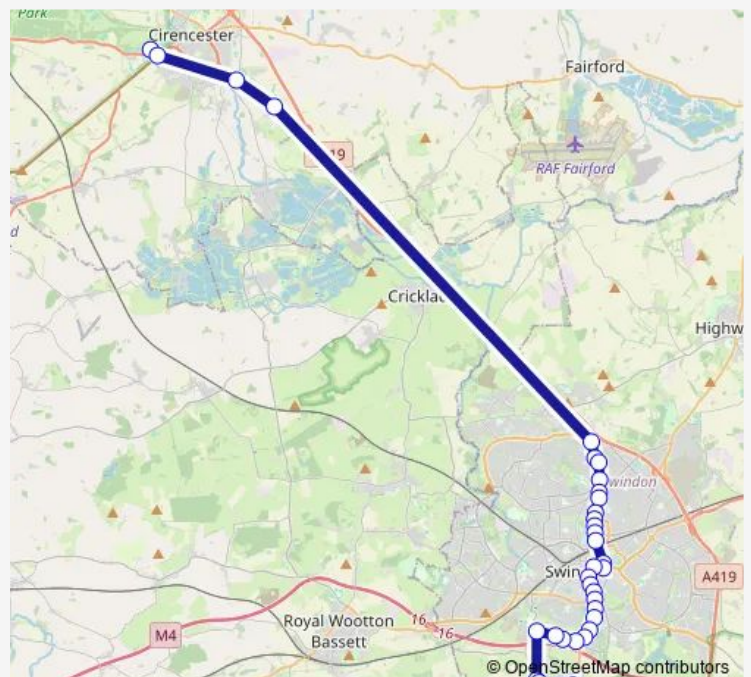

Thursday 16:20

Friday 16:20

Saturday —

Sunday —

Route info

Direction: College Grounds (Scholars & Staff Only)

Stops: 41

Trip Duration: 1 hour 8 min

High Street

Devizes Road

Ridgeway Hospital

Perrys Lane

Berkeley Road

Mill Close

Direction

High Street — College Grounds (Scholars & Staff Only)

40 stops

[Open route schedule](#)

High Street

Devizes Road

Ridgeway Hospital

Perrys Lane

Berkeley Road

Mill Close

Thursday 07:34

Friday 07:34

Saturday —

Sunday —

Route info

Direction: High Street

Stops: 40

Trip Duration: 1 hour 11 min