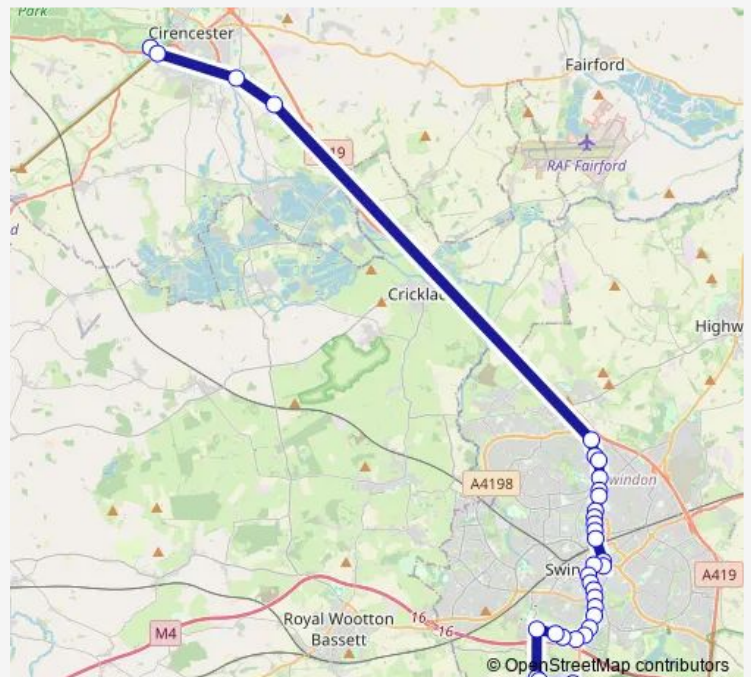

Thursday 16:20

Friday 16:20

Saturday —

Sunday —

Route info

Direction: College Grounds (Scholars & Staff Only)

Stops: 41

Trip Duration: 1 hour 8 min

Devizes Road

Ridgeway Hospital

Perrys Lane

Berkeley Road

Mill Close

Direction

High Street — College Grounds (Scholars & Staff Only)

40 stops

[Open route schedule](#)

High Street

Devizes Road

Ridgeway Hospital

Perrys Lane

Berkeley Road

Mill Close

Wharf Road

Friday 07:34

Saturday —

Sunday —

Route info

Direction: High Street

Stops: 40

Trip Duration: 1 hour 11 min

County Road Corner