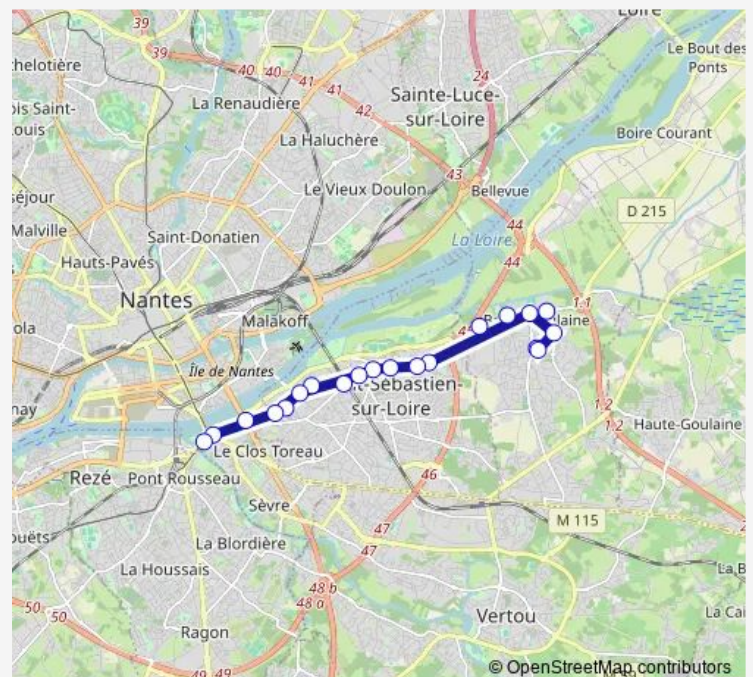

Thursday 05:18-23:44

Friday 05:18-01:44⁺¹

Saturday 05:18-01:44⁺¹

Sunday 06:50-23:50

Route info

Direction: Chalonges

Stops: 21

Trip Duration: 0 hour 22 min

C9 — Basse Goulaine / Chalonges - Pirmil

Direction

Basse-Goulaine — Pirmil

20 stops

[Open route schedule](#)

Basse-Goulaine

Basse-Goulaine

Corbon