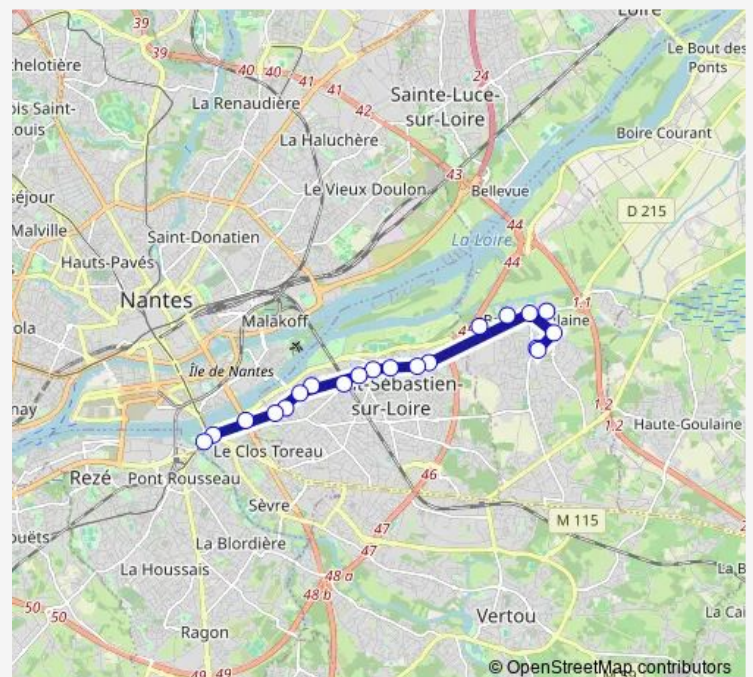

Bus C9 Basse Goulaine / Chalonges - Pirmil

[Go to website](#)

Direction

Chalonges — Pirmil

21 stops

[Open route schedule](#)

Chalonges

Portereau

Noé Cottée

Ouche des Landes

Profondine

Lourneau

Beaugency

Fontaine

Savarières

Pyramide

Douettée

St-Sébastien

Cambronne

Petit Clos

Gibraye

Baugerie

Grand Portail

Portechaise

Greneraie

Châtelets

Pirmil

Route schedule

Chalonges — Pirmil

Monday 05:18-23:50

Tuesday 05:18-23:44

Wednesday 05:18-23:50

Thursday 05:18-23:44

Friday 05:18-01:44⁺¹

Saturday 05:18-01:44⁺¹

Sunday 06:50-23:50

Route info

Direction: Chalonges

Stops: 21

Trip Duration: 0 hour 27 min

C9 — Basse Goulaine / Chalonges - Pirmil