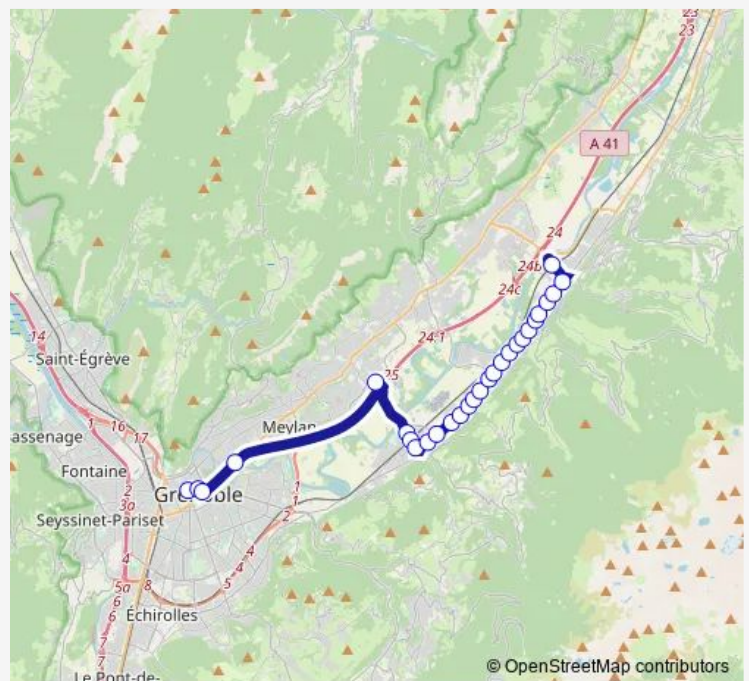

Villard-Bonnot, Cite DES Roses

Villard-Bonnot, Lancey

Villard-Bonnot, LA Pologne

Route schedule

Grenoble, Verdun Prefecture — Villard-Bonnot, Brignoud Gare SnCF

Monday 06:00-22:00

Tuesday 06:00-22:00

Wednesday 06:00-22:00

Thursday 06:00-22:00

Friday 06:00-22:00

Saturday —

Sunday —

Route info

Direction: Grenoble, Verdun Prefecture

Stops: 28

Trip Duration: 0 hour 45 min

Trip Duration: 0 hour 47 min

La Tronche, Sablons

Grenoble, Hotel DE Ville Chanrion

Grenoble, BIR Hakeim

Grenoble, Verdun Prefecture

Direction

Villard-Bonnot, Brignoud Gare — Grenoble, Verdun Prefecture

28 stops

Saturday 06:00-22:00

Sunday —

Route info

Direction: Villard-Bonnot, Brignoud Gare

Stops: 28

Trip Duration: 0 hour 44 min

La Tronche, Sablons

Grenoble, Hotel DE Ville Chanrion