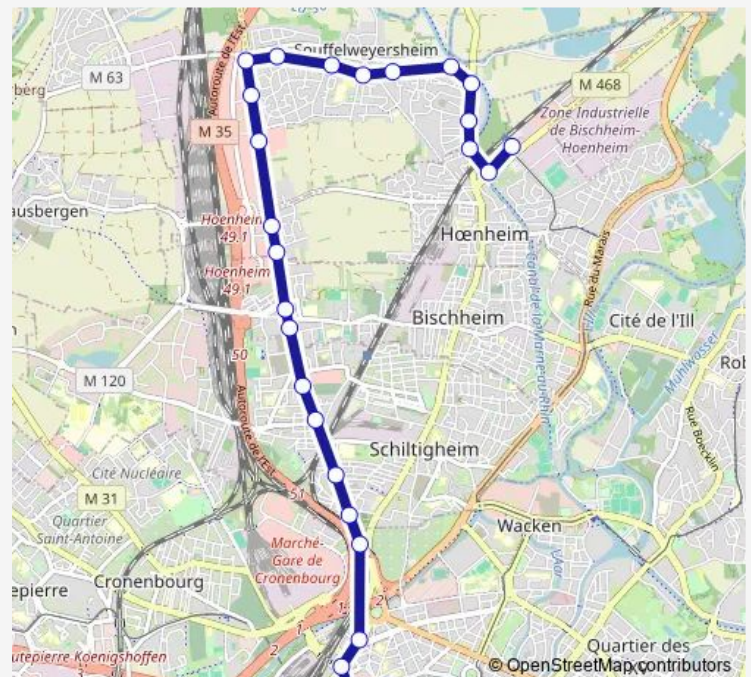

### Route schedule

Hoenheim Gare — Les Halles - Pont de Paris

Monday	05:08-00:12 <sup>+1</sup>
Tuesday	05:08-00:12 <sup>+1</sup>
Wednesday	05:08-00:12 <sup>+1</sup>
Thursday	05:08-00:12 <sup>+1</sup>
Friday	05:08-00:12 <sup>+1</sup>
Saturday	05:08-00:12 <sup>+1</sup>
Sunday	05:54-00:13 <sup>+1</sup>

### Route info

Direction: Hoenheim Gare

Stops: 26

Trip Duration: 0 hour 33 min

C9 — Les Halles - Hoenheim Gare / Vendenheim Gare

Sainte Hélène

Wissembourg

Wilson