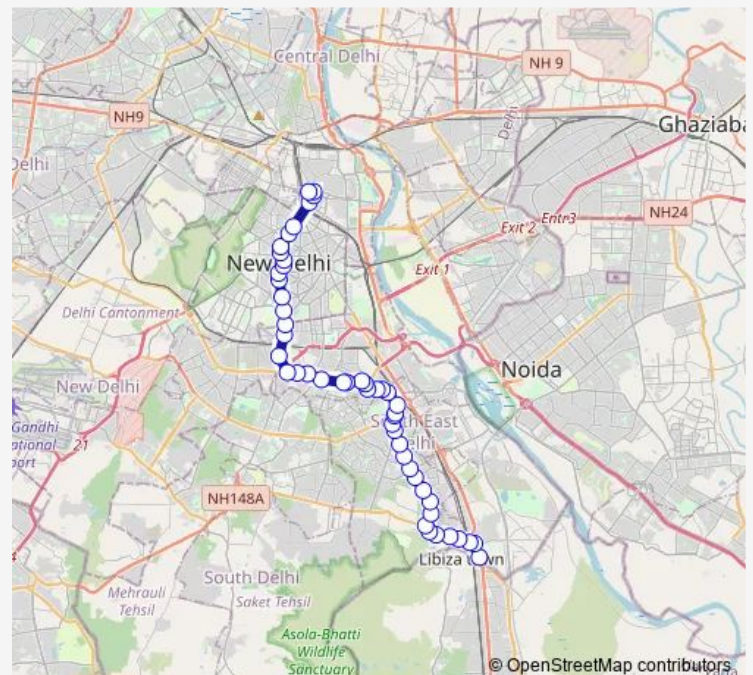

Nsic

Laghu Udyog Sansthan(Modimill)

Snpd

Route schedule

Badarpur Border (T) — New Delhi Railway Station Gate 2

Monday 05:16-20:34

Tuesday 05:16-20:34

Wednesday 05:16-20:34

Thursday 05:16-20:34

Friday 05:16-20:34

Saturday 05:16-20:34

Sunday 05:16-20:34

Route info

Direction: Badarpur Border (T)

Stops: 49

Trip Duration: 1 hour 35 min

433down

BusMaps

East of Kailash C-Block

East of Kailash B-Block

Garhi Gaon

Lajpat Nagar Crossing

Lajpat Nagar Ring Road

Gupta Market

Thursday 05:00-20:20

Friday 05:00-20:20

Saturday 05:00-20:20

Sunday 05:00-20:20

Route info

Direction: Badarpur Border (T)

Stops: 46

Trip Duration: 1 hour 38 min