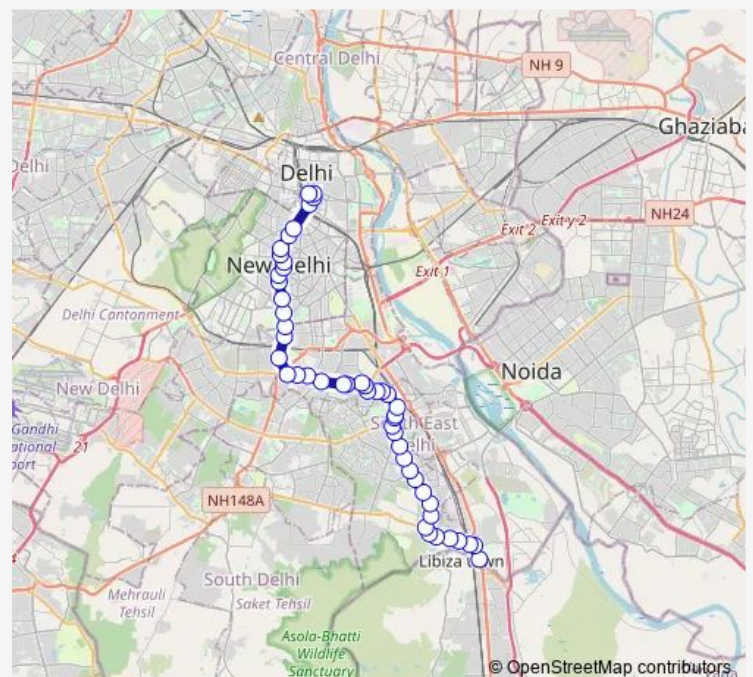

### Route schedule

Badarpur Border (T) — New Delhi Railway Station Gate 2

Monday 05:16-20:34

Tuesday 05:16-20:34

Wednesday 05:16-20:34

Thursday 05:16-20:34

Friday 05:16-20:34

Saturday 05:16-20:34

### Route info

Direction: Badarpur Border (T)

Stops: 49

Trip Duration: 1 hour 35 min

433down

BusMaps

East of Kailash C-Block

East of Kailash B-Block