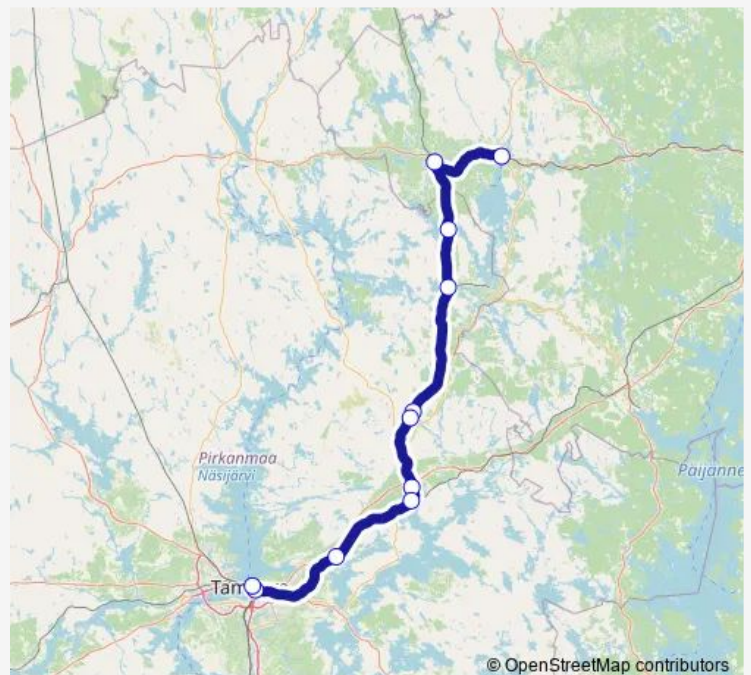

## Long Distance Trains HDM 428 Keuruu - Tampere

[Go to website](#)

### Direction

undefined — undefined

0 stops

[Open route schedule](#)

### Route schedule

undefined — undefined

Monday	18:09
Tuesday	18:09
Wednesday	18:09
Thursday	18:09
Friday	18:09
Saturday	18:09
Sunday	18:09

### Route info

Direction:

Stops: 0

Trip Duration: – min

■ HDM 428 — Keuruu - Tampere

HDM 428 Long Distance Trains time schedules and route maps are available in an offline PDF at [busmaps.com](https://busmaps.com). Use the [busmaps.com](https://busmaps.com) website to see live bus times, train schedule or subway schedule, and step-by-step directions for all public transit in Tampere