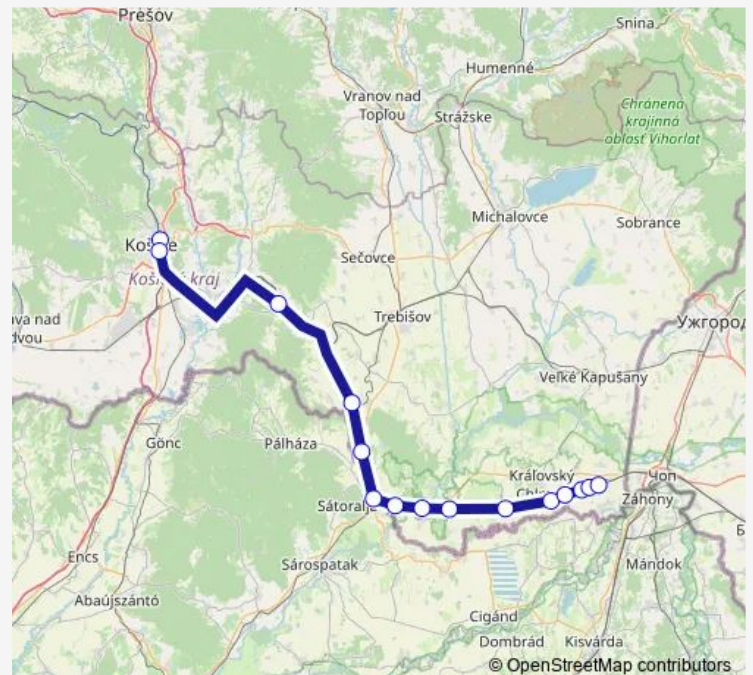

Direction

Košice — Čierna n.Tisou

15 stops

[Open route schedule](#)

- Košice
- Košice predmestie
- Slanec
- Michaľany
- Čerhov
- Slovenské Nové Mesto
- Borša
- Streda n.Bodrogom
- Somotor
- Veľký Horeš
- Pribeník
- Dobrá
- Biel
- Čierna n.Tisou z.
- Čierna n.Tisou

Direction: Košice

Stops: 15

Trip Duration: 1 hour 36 min

Rail time schedules and route maps are available in an offline PDF at busmaps.com. Use the busmaps.com website to see live bus times, train schedule or subway schedule, and step-by-step directions for all public transit in Satoraljaujhely