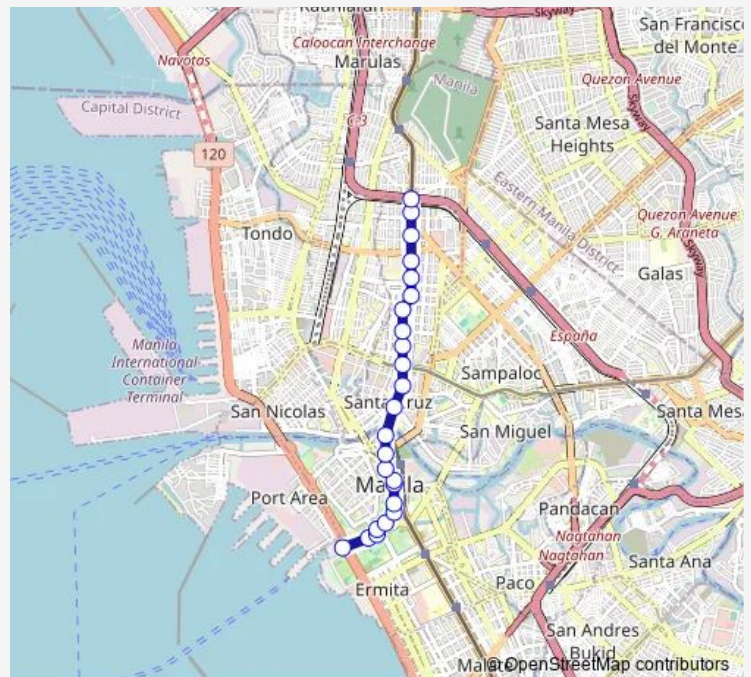

Padre Burgos St / Padre Burgos Street Intersection, Manila
— Light Rail Transportation / New Antipolo, Quezon City

Monday 00:00

Tuesday 00:00

Wednesday 00:00

Thursday 00:00

Friday 00:00

Saturday 00:00

Sunday 00:00

Route info

Direction: Padre Burgos St / Padre Burgos Street Intersection, Manila

Stops: 24

Trip Duration: 0 hour 23 min

Blumentritt - Pier South via STA Cruz

Jose R. Reyes Memorial Medical Center, Rizal Avenue,
Manila