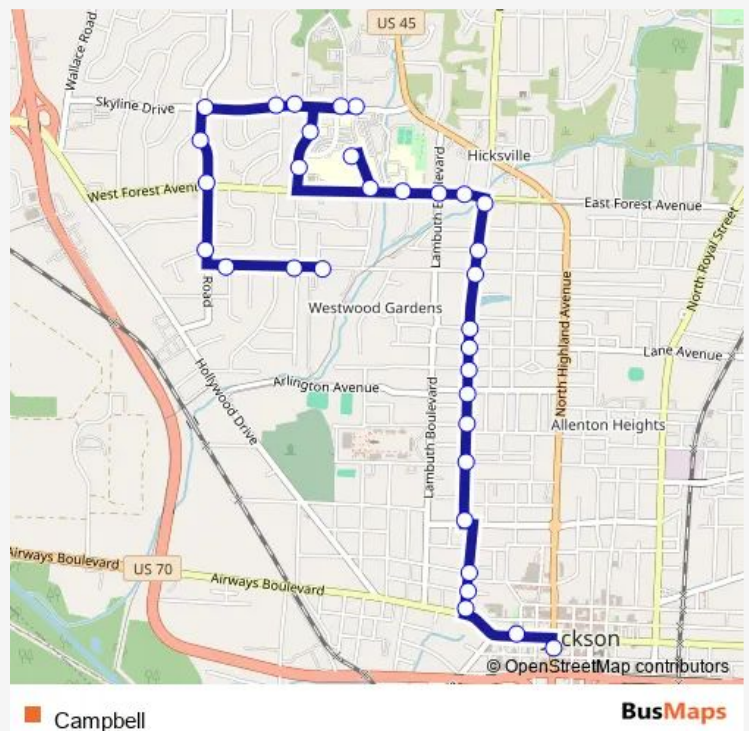

Direction

Court Square at Main Street — Westwood Dr at Community Montessori School

33 stops

[Open route schedule](#)

Court Square at Main Street

Main St at Pro-Line Tint

Johnson St. at Airways Blvd

Johnson St at Gordon St

Campbell St at Westwood Ave

Campbell St at Roland Ave

Campbell St at W Forest Ave

W Forest Ave at Tucker St

W Forest Ave at Lambuth Blvd

W Forest Ave at Forest Cv

W Forest Ave at Emergency Dr

Jackson General Hospital

Pathways (Summar Dr)

Route schedule

Court Square at Main Street — Westwood Dr at Community Montessori School

Monday	06:30-21:30
Tuesday	06:30-21:30
Wednesday	06:30-21:30
Thursday	06:30-21:30
Friday	06:30-21:30
Saturday	06:30-21:30
Sunday	—

Route info

Direction: Court Square at Main Street

Stops: 33

Trip Duration: 0 hour 15 min

Family Practice (Summar Dr)

Summar Dr at Skyline Dr

Walgreens (Skyline Dr.)

Skyline Dr at Coatsland Dr