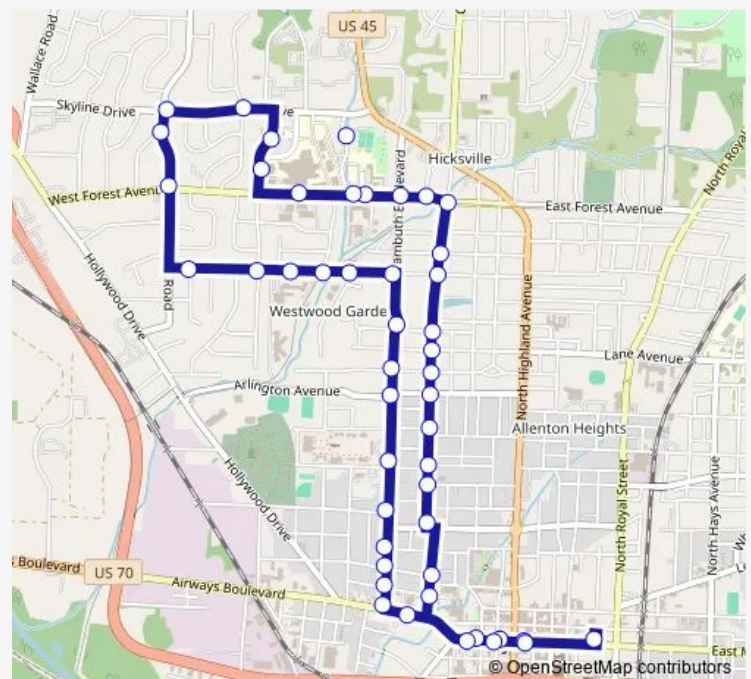

### Direction

Transfer Center — Main St. @ Court Square (Eb)

48 stops

[Open route schedule](#)

Transfer Center

Main St. @ Court Square

Main St. @ Shannon St.

Main St. @ West Alley St.

Forest Ave. @ Emergency Dr.

### Route schedule

Transfer Center — Main St. @ Court Square (Eb)

Monday 06:15-21:30

Tuesday 06:15-21:30

Wednesday 06:15-21:30

Thursday 06:15-21:30

Friday 06:15-21:30

Saturday 06:15-21:30

### Route info

Direction: Transfer Center

Stops: 48

Trip Duration: 0 hour 40 min

■ Campbell

Forest Ave. @ Jackson General Hospital

Forest Ave. @ Pathways

Forest Ave. @ Family Practice