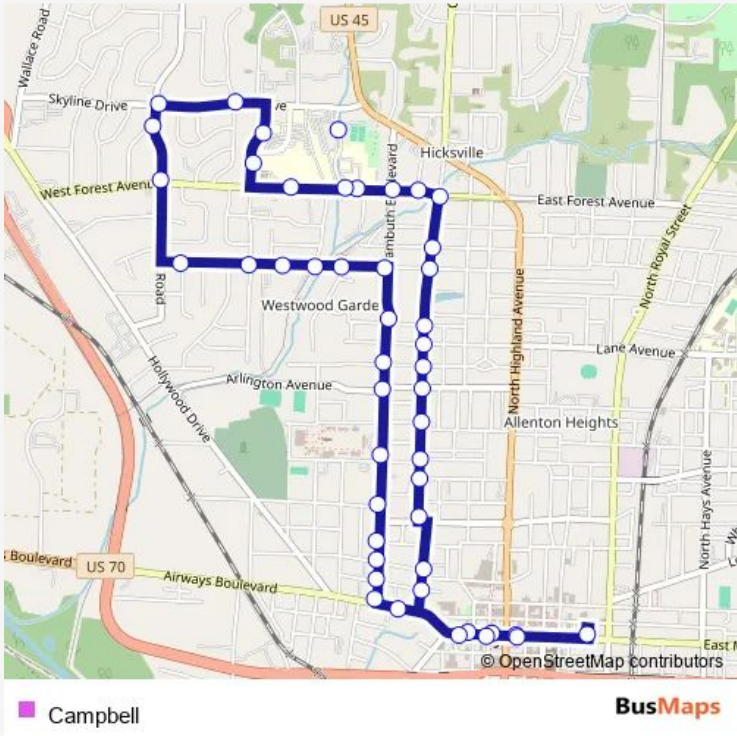

Bus Campbell

[Go to website](#)

Direction
 Transfer Center — Main St. @ Court Square (Eb)
 48 stops
[Open route schedule](#)

- Transfer Center
- Main St. @ Court Square
- Main St. @ Shannon St.
- Main St. @ West Alley St.
- Johnson St. @ Gordon St.
- Johnson St. @ Hatton St.
- Campbell St. @ Dederick St.
- Campbell St. @ Talbot St.
- Campbell St. @ Dancy St.
- Campbell St. @ W. King St.
- Campbell St. @ Arlington St.
- Campbell St. @ W. Grand St.
- Campbell St. @ Divison St.
- Campbell St. @ Wisdom St.
- Campbell St. @ Westwood Ave.
- Campbell St. @ Roland Ave.
- Campbell St. @ Forest Ave.
- Forest Ave. @ Tucker St.
- Forest Ave. @ Lambuth Blvd.
- Forest Ave. @ Forest Cv.
- Forest Ave. @ Emergency Dr.

Route schedule
 Transfer Center — Main St. @ Court Square (Eb)

Monday	06:15-21:30
Tuesday	06:15-21:30
Wednesday	06:15-21:30
Thursday	06:15-21:30
Friday	06:15-21:30
Saturday	06:15-21:30
Sunday	—

Route info
 Direction: Transfer Center
 Stops: 48
 Trip Duration: 0 hour 25 min

Westwood Ave. @ Lynwood Dr.

Westwood Ave. @ Summar Dr.

Westwood Ave. @ Tigrett Middle School

Westwood Ave. @ Linda Vista Dr.

Westwood Ave. @ Westwood Gardens

Westwood Ave. @ Lambuth Blvd.

Lambuth Blvd. @ Wisdom St.

Airways Blvd @ Johnson St.

W. Main St. @ Auto Tech

W. Main St. @ Shannon St.

Main St. @ Court Square (Eb)

Campbell Bus time schedules and route maps are available in an offline PDF at busmaps.com. Use the busmaps.com website to see live bus times, train schedule or subway schedule, and step-by-step directions for all public transit in Jackson