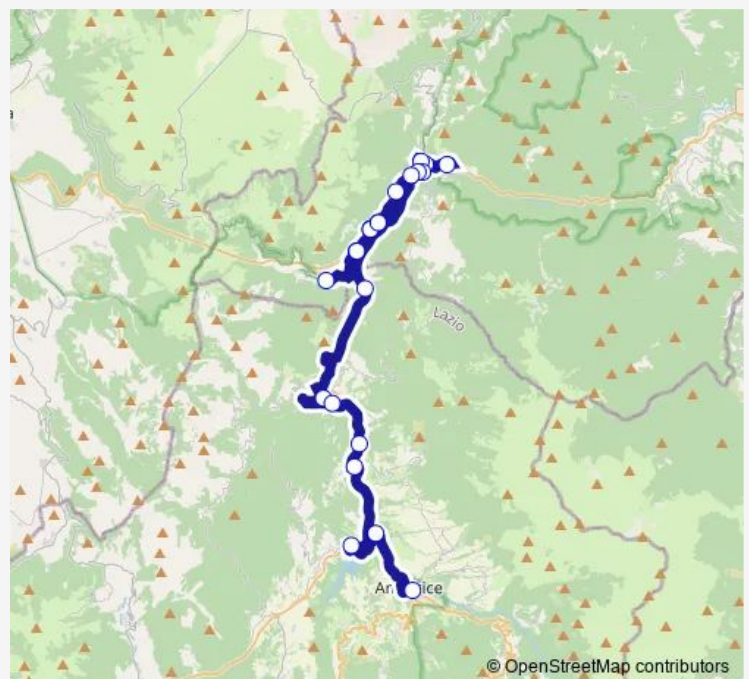

Bus Trisungo-Arquata DEL Tronto-Tufo-Pescara DEL Tronto-Amatrice

[Go to website](#)

Direction

Trisungo - Distributore Brandi — Amatrice Centro

22 stops

[Open route schedule](#)

Trisungo - Distributore Brandi

Cava Breccia - Pian DEL Colle V. Salaria

Ponte NEA-Bivio Saletta

Bivio Scandarello

Bivio Scandarello

Route schedule

Trisungo - Distributore Brandi — Amatrice Centro

Monday	15:10
Tuesday	15:10
Wednesday	15:10
Thursday	15:10
Friday	15:10
Saturday	15:10
Sunday	—

Route info

Direction: Trisungo - Distributore Brandi

Stops: 22

Trip Duration: 0 hour 50 min

Bus time schedules and route maps are available in an offline PDF at busmaps.com. Use the busmaps.com website to see live bus times, train schedule or subway schedule, and step-by-step directions for all public transit in Arquata del Tronto