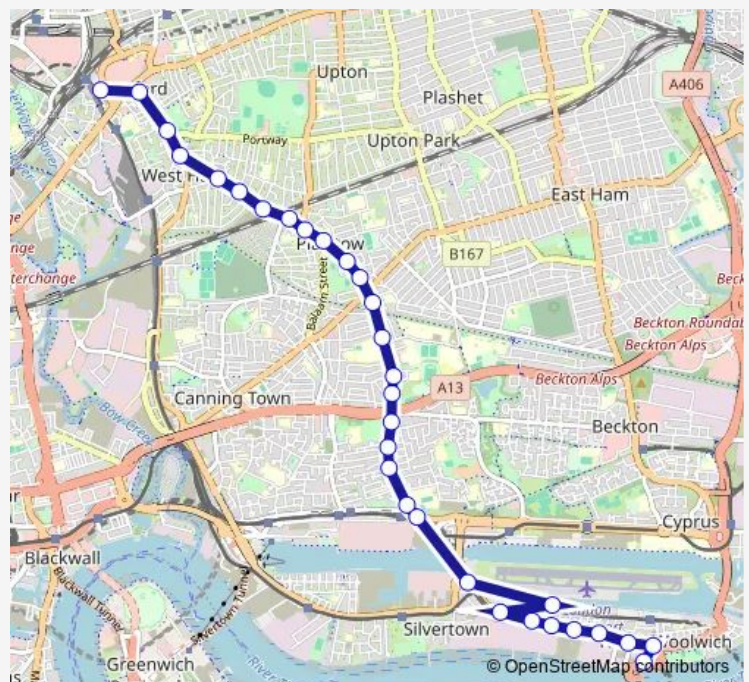

Bus 473 North Woolwich - London City Airport - Prince Regent - Plaistow - Stratford

[Go to website](#)

Direction

Stratford Bus Station — North Woolwich Free Ferry

31 stops

[Open route schedule](#)

- Stratford Bus Station
- Stratford Broadway
- Barnby Street
- Church Street (E15)
- Plaistow Grove (E15)
- Morley Road Plaistow
- Plaistow
- Victoria Road (E13)
- Kennedy Close
- Balaam Street Plaistow
- Perth Road (E13)
- Barking Road
- Beaumont Road (E13)
- Newham University Hospital / New Vic College
- Bennett Road
- Newham Leisure Centre
- Newham Way Custom House
- Mortlake Rd Prince Regent Lane
- Tree Road
- Victoria Dock Road
- Prince Regent Bus Station

Route schedule

Stratford Bus Station — North Woolwich Free Ferry

Monday	00:03-23:48
Tuesday	00:03-23:48
Wednesday	00:03-23:48
Thursday	00:03-23:48
Friday	00:03-23:48
Saturday	00:03-23:48
Sunday	00:03-23:48

Route info

Direction: Stratford Bus Station

Stops: 31

Trip Duration: 0 hour 25 min

473 — North Woolwich - London City Airport - Prince Regent - Plaistow - Stratford

Connaught Bridge

London City Airport

Constance Street