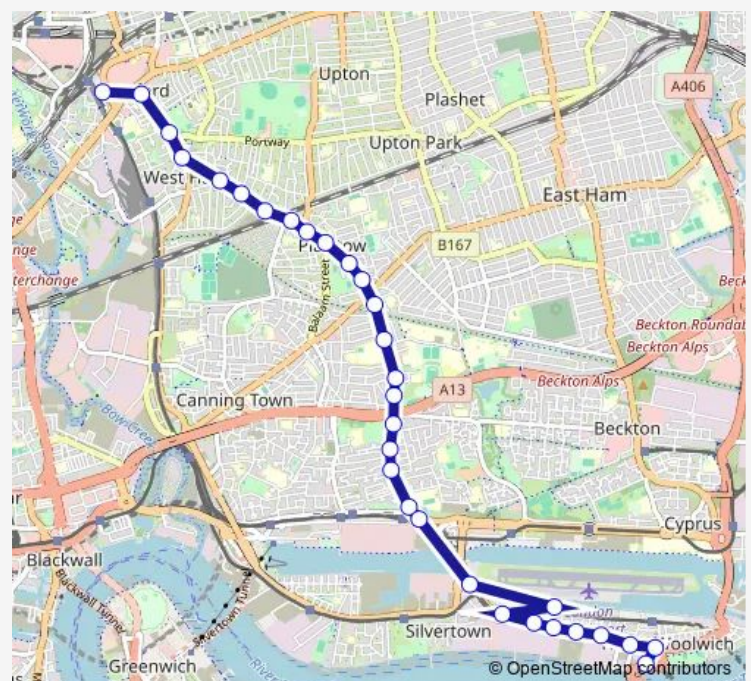

Bus 473 North Woolwich - London City Airport - Prince Regent - Plaistow - Stratford

[Go to website](#)

Direction

Stratford Bus Station — North Woolwich Free Ferry

31 stops

[Open route schedule](#)

Stratford Bus Station

Stratford Broadway

Barnby Street

Church Street (E15)

Plaistow Grove (E15)

Morley Road Plaistow

Plaistow

Victoria Road (E13)

Kennedy Close

Balaam Street Plaistow

Perth Road (E13)

Barking Road

Beaumont Road (E13)

Newham University Hospital / New Vic College

Bennett Road

Newham Leisure Centre

Newham Way Custom House

Mortlake Rd Prince Regent Lane

Tree Road

Victoria Dock Road

Prince Regent Bus Station

Route schedule

Stratford Bus Station — North Woolwich Free Ferry

Monday 00:03-23:48

Tuesday 00:03-23:48

Wednesday 00:03-23:48

Thursday 00:03-23:48

Friday 00:03-23:48

Saturday 00:03-23:48

Sunday 00:03-23:48

Route info

Direction: Stratford Bus Station

Stops: 31

Trip Duration: 0 hour 35 min

473 — North Woolwich - London City Airport - Prince Regent - Plaistow - Stratford