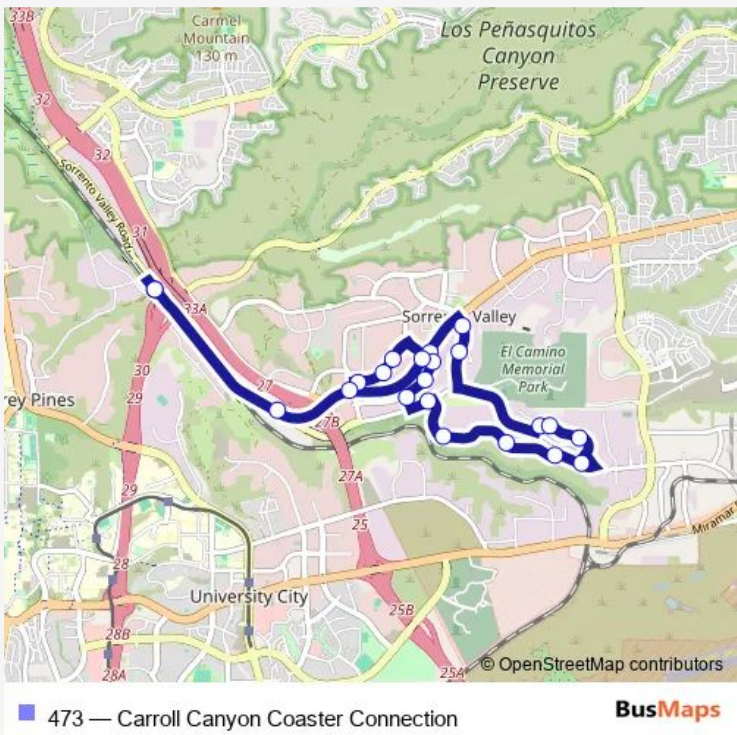

Bus 473 Carroll Canyon Coaster Connection

[Go to website](#)

Direction
 Sorrento Valley Coaster Station — Sorrento Valley Coaster Station
 22 stops
[Open route schedule](#)

- Sorrento Valley Coaster Station
- Morehouse Dr & Scranton Rd
- Morehouse Dr & 5525
- Morehouse Dr & 5775
- Mira Mesa Bl & Oberlin Dr
- Pacific Heights Blvd & Mira Mesa Blvd
- Pacific Heights Bl & Cornerstone Ct
- Brown Deer Rd & Ferris Sq
- Brown Deer Rd & 9275
- Carroll Park Dr & 9369
- Nancy Ridge Dr & 6868
- Nancy Ridge Dr & 6748
- Nancy Ridge Dr & 6310
- Nancy Ridge Dr & 5810
- Carroll Canyon Rd & Nancy Ridge Dr
- Youngstown Wy & Oberlin Dr
- Oberlin Dr & 5825
- Oberlin Dr & 5871
- Mira Mesa Bl & Lusk Bl
- Mira Mesa Bl & Scranton Rd
- Sorrento Valley Rd & Carroll Canyon Rd

Route schedule
 Sorrento Valley Coaster Station — Sorrento Valley Coaster Station

Monday	06:30-18:01
Tuesday	06:30-18:01
Wednesday	06:30-18:01
Thursday	06:30-18:01
Friday	06:30-18:01
Saturday	—
Sunday	—

Route info
 Direction: Sorrento Valley Coaster Station
 Stops: 22
 Trip Duration: 0 hour 36 min

473 Bus time schedules and route maps are available in an offline PDF at busmaps.com. Use the busmaps.com website to see live bus times, train schedule or subway schedule, and step-by-step directions for all public transit in San Diego

The schedule is provided in the local timezone. Times with "(+1)" indicate departures on the next day.

PDF file created on 2025-01-31

2024 BusMaps.com - All Rights Reserved