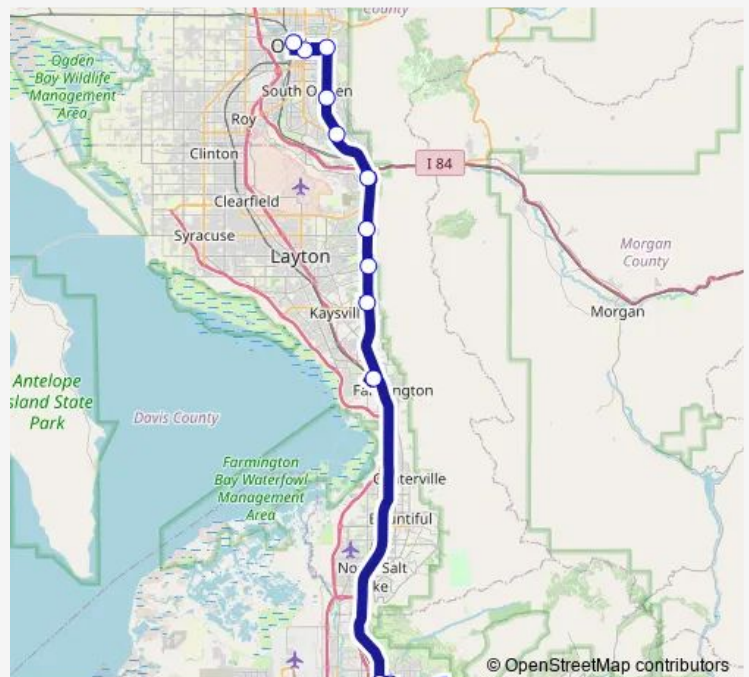

State St / 50 S (Nb)

North Temple / State St (Wb)

North Temple / 200 W (Wb)

Route schedule

Komas Dr @ 542 S — Ogden Central Station (Bay E)

Monday 14:55-17:40

Tuesday 14:55-17:40

Wednesday 14:55-17:40

Thursday 14:55-17:40

Friday 14:55-17:40

Saturday —

Sunday —

Route info

Direction: Komas Dr @ 542 S

Stops: 32

Trip Duration: 1 hour 53 min

473 — SLC - Ogden HWY 89 Express

300 W / North Temple (Nb)

Farmington Station (Bay F)

Fruit Heights P+R

Oak Hills P+R (Bay A)

Antelope Drive P+R

South Weber P+R

Harrison Blvd @ 5650 S (S. Ogden)