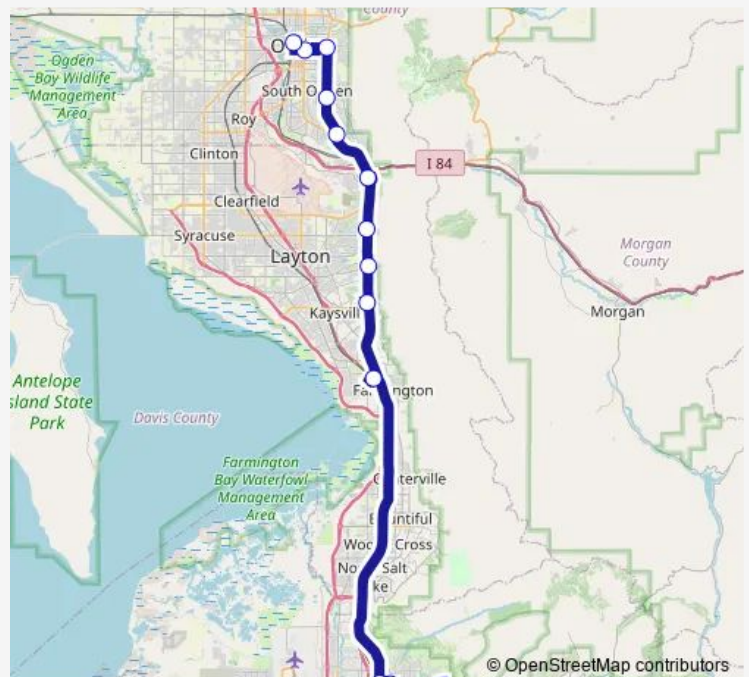

State St / 50 S (Nb)

North Temple / State St (Wb)

North Temple / 200 W (Wb)

Route schedule

Komas Dr @ 542 S — Ogden Central Station (Bay E)

Monday 14:55-17:40

Tuesday 14:55-17:40

Wednesday 14:55-17:40

Thursday 14:55-17:40

Friday 14:55-17:40

Saturday —

Sunday —

Route info

Direction: Komas Dr @ 542 S

Stops: 32

Trip Duration: 1 hour 53 min

473 — SLC - Ogden HWY 89 Express

300 W / North Temple (Nb)

Farmington Station (Bay F)

Fruit Heights P+R

Oak Hills P+R (Bay A)

Antelope Drive P+R

South Weber P+R

Harrison Blvd @ 5650 S (S. Ogden)