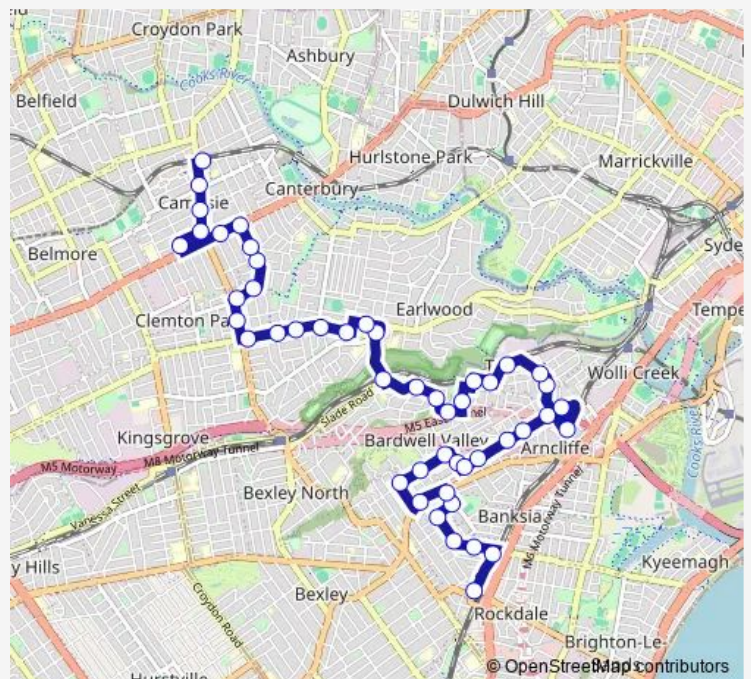

Earwood Shops, Homer St, Stand E

Hartill-Law Av Opp Bardwell Park Station

Darley Rd After Water St

Darley Rd After May St

**Route schedule**

Campsie Station, South Pde, Stand E — Rockdale Station, Railway St, Stand J

Monday 05:54-20:50

Tuesday 05:54-20:50

Wednesday 05:54-20:50

Thursday 05:54-20:50

Friday 05:54-20:50

Saturday 07:28-17:38

Sunday 07:38-17:38

**Route info**

Direction: Campsie Station, South Pde, Stand E

Stops: 50

Trip Duration: 0 hour 42 min

473 — Campsie to Rockdale

Bardwell Rd Opp Shepherd Reserve

John St After Wentworth St

Wilkins St After Hannam St

Rickard St At Hannam St

## Route info

Direction: Rockdale Station, Railway St, Stand F

Stops: 48

Trip Duration: 0 hour 43 min

John St Before Wentworth St

Shepherd Reserve, Bardwell Rd

Darley Rd Before May St

Darley Rd Opp Water St