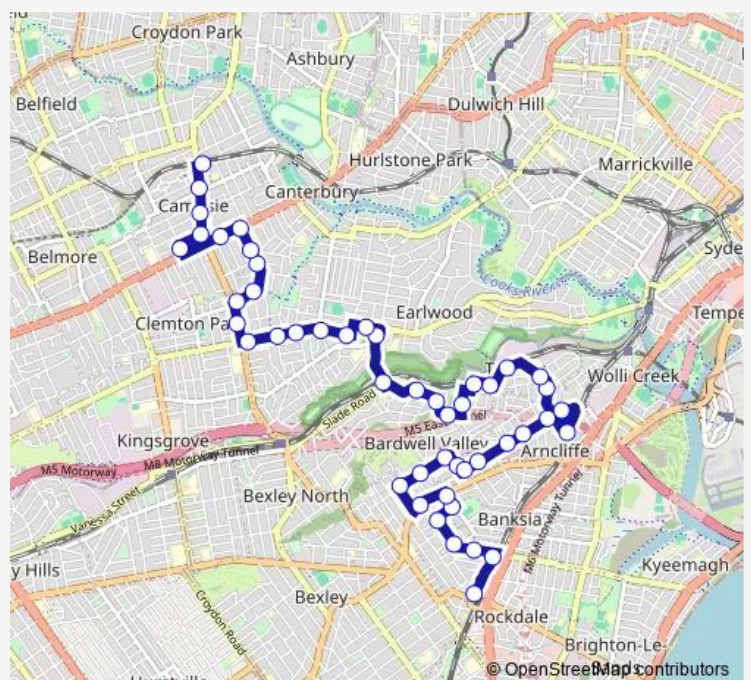

Bexley Rd After Calbina Rd

William St Opp Clemton Park Shops

William St Opp Main St

William St At Westfield St

William St After Woolcott St

William St Before Cameron Av

Earwood Shops, Clarke St, Stand A

Earwood Shops, Homer St, Stand E

Wednesday 05:54-20:50

Thursday 05:54-20:50

Friday 05:54-20:50

Saturday 07:28-17:28

Sunday 07:38-17:38

Route info

Direction: Campsie Station, South Pde, Stand E

Stops: 50

Trip Duration: 0 hour 45 min

473 — Campsie to Rockdale

Bardwell Rd Opp Shepherd Reserve

John St After Wentworth St

Wilkins St After Hannam St

Rickard St At Hannam St

Turrella Station, Turrella St

Loftus St At Goddard St

Direction: Rockdale Station, Railway St, Stand F

Stops: 48

Trip Duration: 0 hour 46 min

John St Before Wentworth St

Shepherd Reserve, Bardwell Rd

Darley Rd Before May St

Darley Rd Opp Water St

Bardwell Park Station, Hartill-Law Av