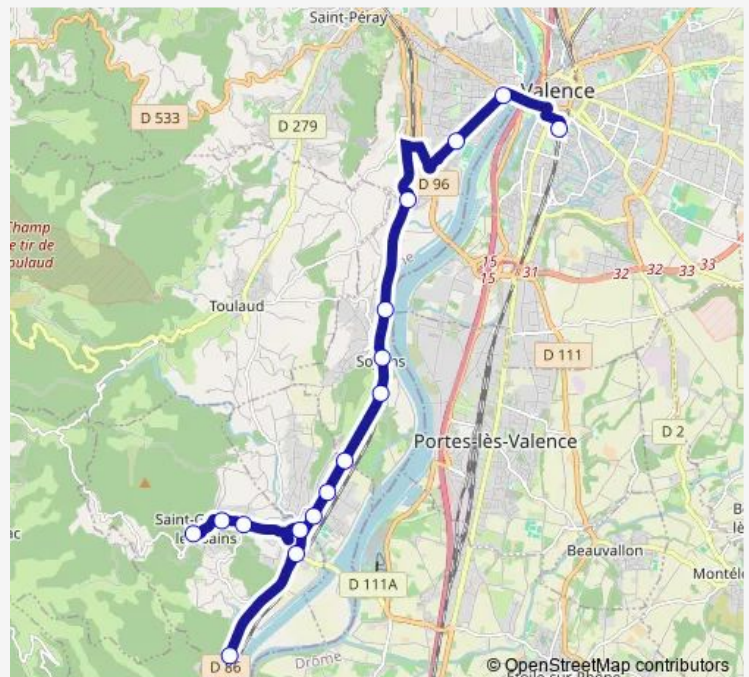

Direction

Chateaurouge — Valence Gare Routiere

16 stops

[Open route schedule](#)

Chateaurouge

LES Cholets

ST Georges Village

LES Chalens

Bourgea

LES Etains

Charmes Centre

LE Vertel

LES 4 Chemins

LE Vivier

Soyons Centre

Pyrite

LES Freydieres

Route DE Soyons

Sadi Carnot

Valence Gare Routiere

Route schedule

Chateaurouge — Valence Gare Routiere

Monday	06:45
Tuesday	06:45
Wednesday	06:45
Thursday	06:45
Friday	06:45
Saturday	—
Sunday	—

Route info

Direction: Chateaurouge

Stops: 16

Trip Duration: 0 hour 49 min

473 Bus time schedules and route maps are available in an offline PDF at busmaps.com. Use the busmaps.com website to see live bus times, train schedule or subway schedule, and step-by-step directions for all public transit in Valence