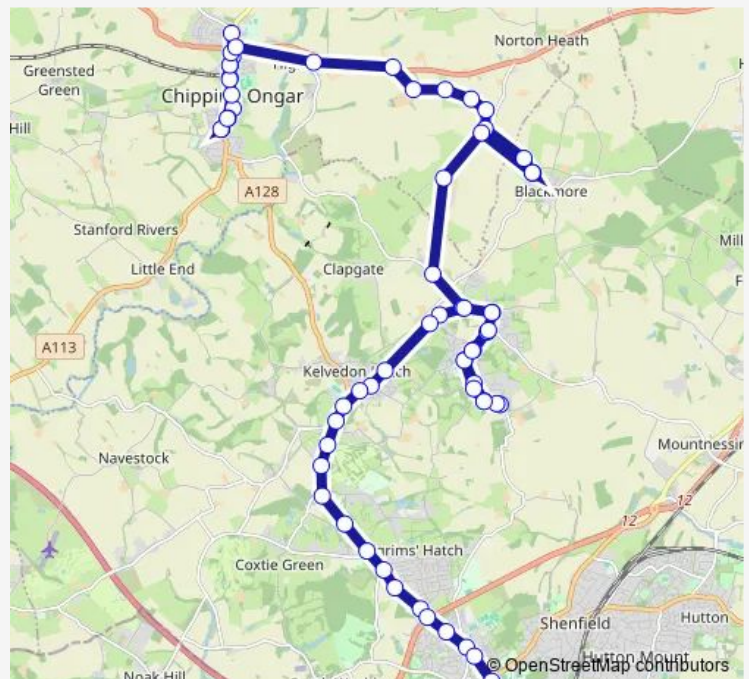

King Street

The Wheatsheaf

Nine Ashes Farm

Route schedule

Hospital — School

Monday 07:06

Tuesday 07:06

Wednesday 07:06

Thursday 07:06

Friday 07:06

Saturday —

Sunday —

Route info

Direction: Hospital

Stops: 66

Trip Duration: 1 hour 9 min

Thursday 15:20

Friday 15:20

Saturday —

Sunday —

Route info

Direction: School

Stops: 66

Trip Duration: 0 hour 54 min