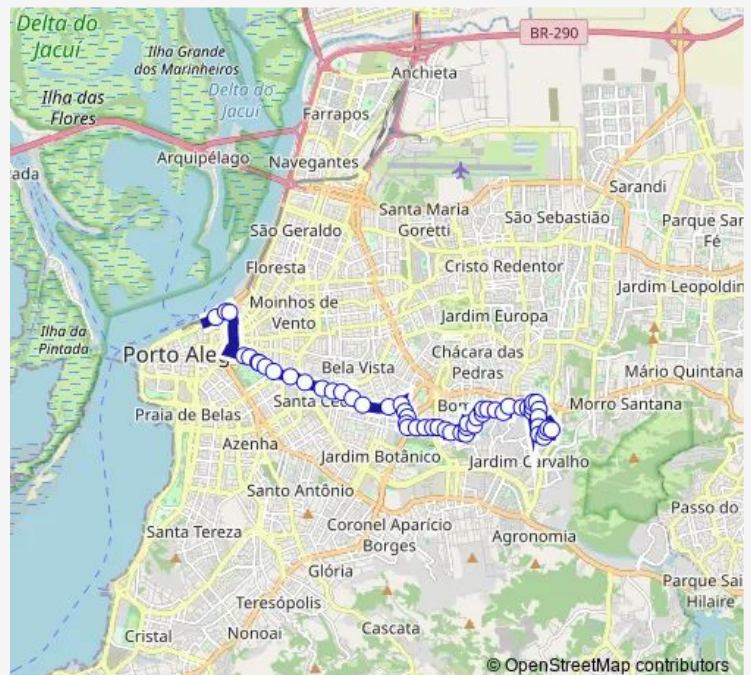

Saturday 06:00-23:40

Sunday 06:30-23:40

Route info

Direction: Thomaz Francisco DE Jesus

Stops: 56

Trip Duration: 0 hour 35 min

Canto

CANTO

Direction: Julio DE Castilhos

Stops: 54

Trip Duration: 0 hour 41 min

JD DO Salso Aneron Correa DE Oliveira

Prof Frederico Guilherme Gaelzer

Prof Abilio Azambuja

SAO Benedito

Prof Pedro Santa Helena