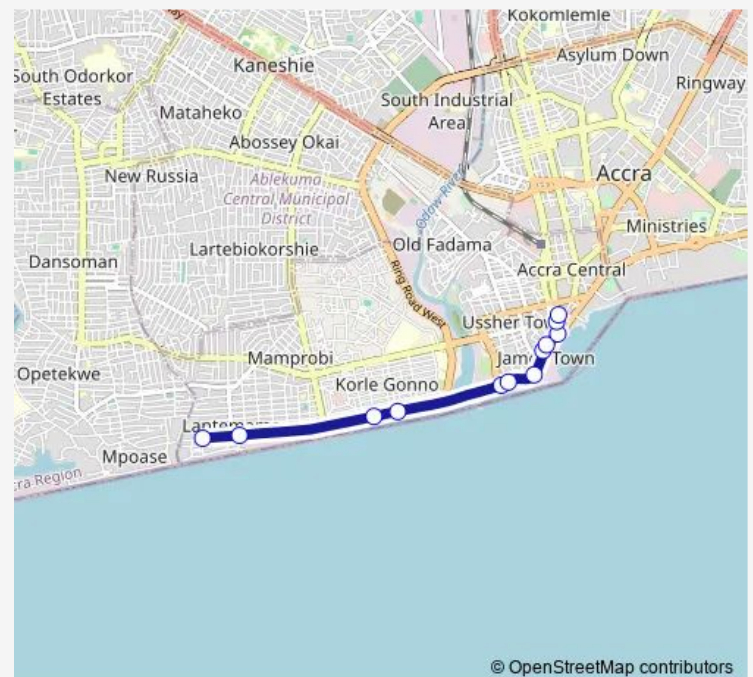

1st stop

Korle beach resort

Ama Mensah

Galilee

Hotel Junction

Wolarm

White House

Tei Abaa

### Route schedule

Accra Salaga — Chokor/ Chemuna

Monday 06:00

Tuesday 06:00

Wednesday 06:00

Thursday 06:00

Friday 06:00

Saturday 06:00

### Route info

Direction: Accra Salaga

Stops: 25

Trip Duration: 0 hour 20 min

© OpenStreetMap contributors

473 — Chemuna ↔ Accra Salaga

BusMaps

Alomo Junction