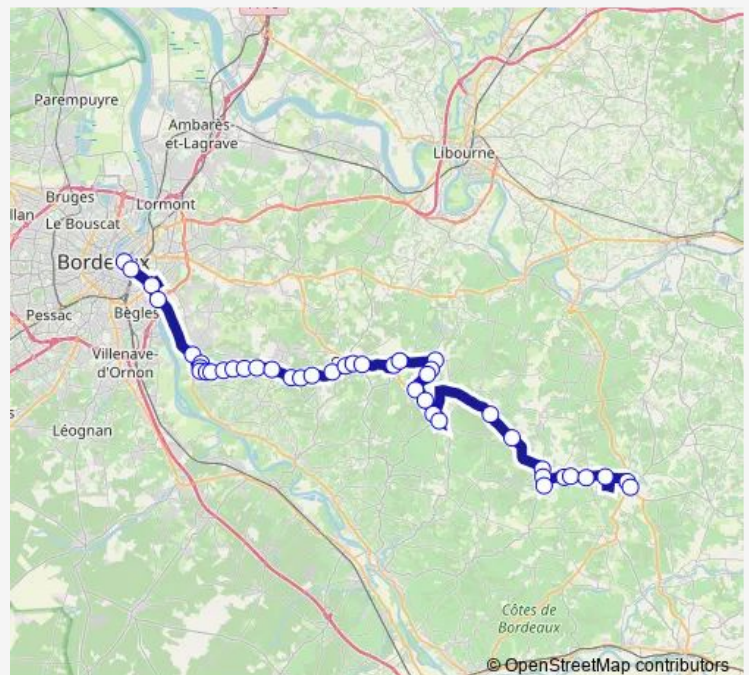

### Route schedule

Pl. Stalingrad — Gendarmerie

Monday 07:40-19:30

Tuesday 07:40-19:30

Wednesday 07:40-19:30

Thursday 07:40-19:30

Friday 07:40-23:00

Saturday 07:40-23:00

### Route info

Direction: Pl. Stalingrad

Stops: 42

Trip Duration: 1 hour 25 min

473 — Bordeaux Stalingrad - Sauveterre par Tar

Centre Commercial

Bourg

La Tuiliere