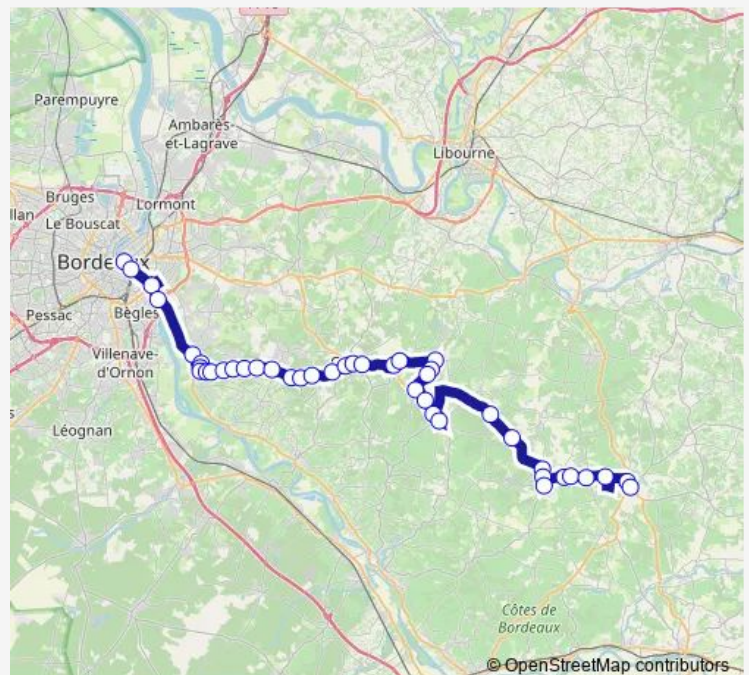

### Route schedule

Pl. Stalingrad — Gendarmerie

Monday 07:40-19:30

Tuesday 07:40-19:30

Wednesday 07:40-19:30

Thursday 07:40-19:30

Friday 07:40-23:00

Saturday 07:40-23:00

### Route info

Direction: Pl. Stalingrad

Stops: 42

Trip Duration: 1 hour 17 min

473 — Bordeaux Stalingrad - Sauveterre par Tar

Centre Commercial

Bourg

La Tuiliere