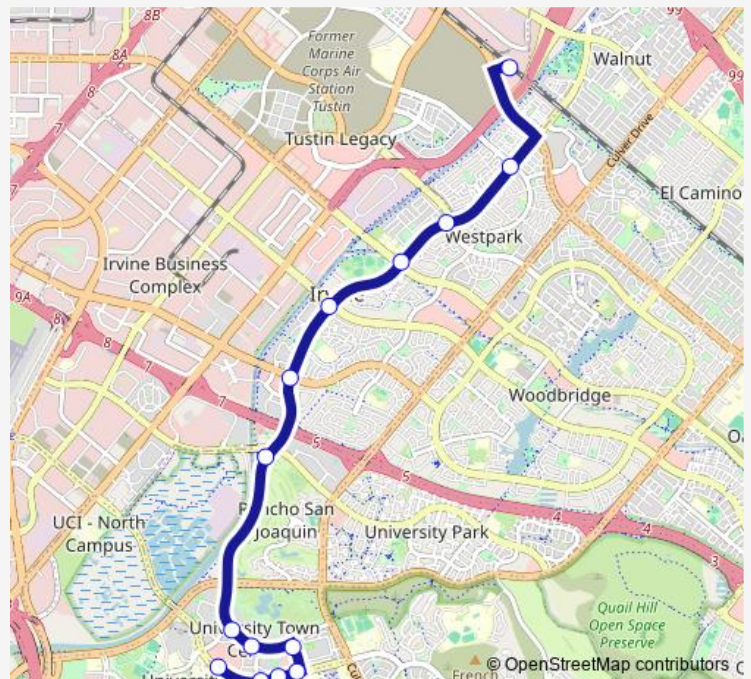

Harvard-Warner

Harvard-Paseo Westpark

Tustin Metrolink Station-Dock 5

Route schedule

Campus-University Center — Tustin Metrolink Station-Dock 5

Monday 15:04-17:40

Tuesday 15:04-17:40

Wednesday 15:04-17:40

Thursday 15:04-17:40

Friday 15:04-17:40

Saturday —

Sunday —

Route info

Direction: Campus-University Center

Stops: 13

Trip Duration: 0 hour 25 min

473 — Tustin Station - U. C. Irvine

Direction

Tustin Metrolink Station-Dock 5 — Campus-University Center

14 stops

[Open route schedule](#)

Tustin Metrolink Station-Dock 5

Harvard-Moffett

Harvard-Warner

Thursday 06:23-09:23

Friday 06:23-09:23

Saturday —

Sunday —

Route info

Direction: Tustin Metrolink Station-Dock 5

Stops: 14

Trip Duration: 0 hour 21 min