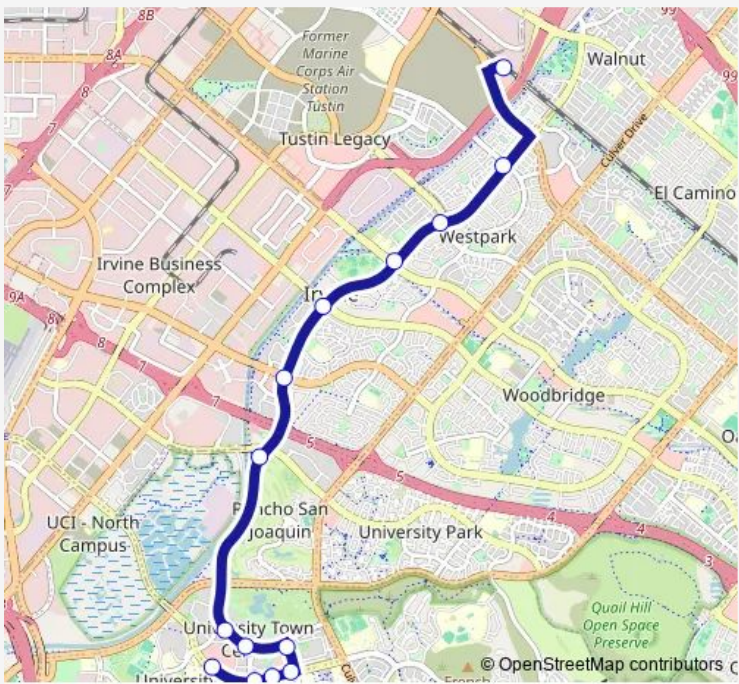

Bus 473 Tustin Station - U. C. Irvine

[Go to website](#)

Direction
 Campus-University Center — TUSTIN METROLINK STATION-DOCK 5

13 stops

[Open route schedule](#)

- Campus-University Center
- Campus-East Peltason
- Campus-Cornell
- California-Campus
- Harvard-California
- Harvard-Berkeley
- Harvard-Bridge
- HARVARD-MAIN
- Harvard-Alton
- Harvard-Barranca
- Harvard-Warner
- Harvard-Paseo Westpark
- TUSTIN METROLINK STATION-DOCK 5

Route schedule
 Campus-University Center — TUSTIN METROLINK STATION-DOCK 5

Monday	15:04-17:40
Tuesday	15:04-17:40
Wednesday	15:04-17:40
Thursday	15:04-17:40
Friday	15:04-17:40
Saturday	—
Sunday	—

Route info

Direction: Campus-University Center

Stops: 13

Trip Duration: 0 hour 25 min

Direction

TUSTIN METROLINK STATION-DOCK 5 — Campus-University Center

14 stops

[Open route schedule](#)

TUSTIN METROLINK STATION-DOCK 5

California-Harvard

Campus-California

Campus-Cornell

Campus-Berkeley

Campus-University Center

Route schedule

TUSTIN METROLINK STATION-DOCK 5 — Campus-University Center

Monday 06:23-09:23