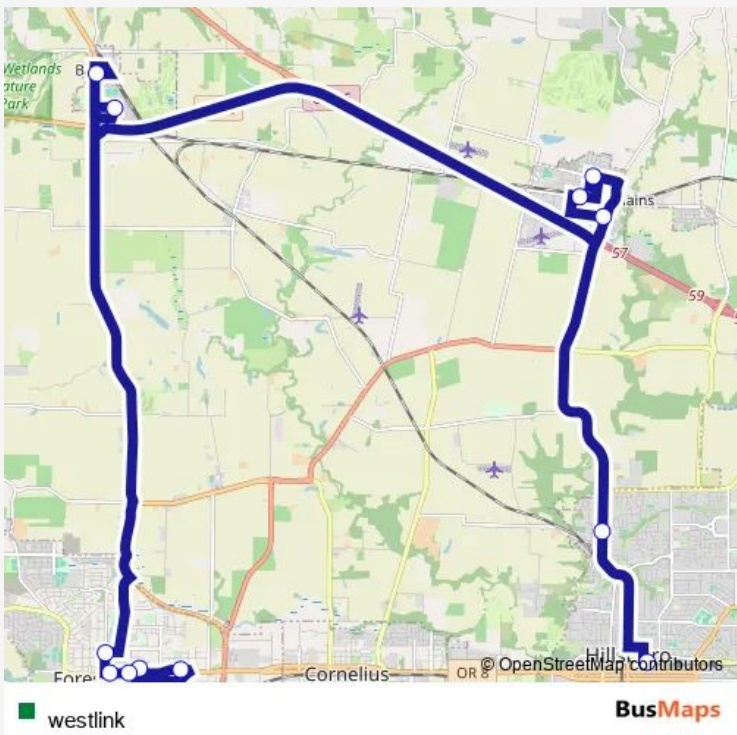

Direction
 Forest Grove Senior Center (2037 Douglas St) — Hillsboro Transit Center
 12 stops
[Open route schedule](#)

- Forest Grove Senior Center (2037 Douglas St)
- Safeway (2836 Pacific Ave)
- Pacific Ave & Cedar St (Westbound)
- Pacific Ave & College Way/Council St
- Main St & University Ave
- Banks - Greenville City Park
- Banks - Log Cabin Park
- North Plains (Pacific St & Glencoe Rd)
- North Plains (Commercial St & 314th Ave)
- North Plains (NW North Ave & 313th Ave)
- Glencoe High School (3100 Block NW Glencoe Rd)
- Hillsboro Transit Center

Route schedule
 Forest Grove Senior Center (2037 Douglas St) — Hillsboro Transit Center

Monday	05:30-17:40
Tuesday	05:30-17:40
Wednesday	05:30-17:40
Thursday	05:30-17:40
Friday	05:30-17:40
Saturday	—
Sunday	—

Route info
 Direction: Forest Grove Senior Center (2037 Douglas St)
 Stops: 12
 Trip Duration: 0 hour 57 min

DirectionHillsboro Transit Center — Forest Grove Senior Center
(2037 Douglas St)

11 stops

[Open route schedule](#)

Monday 05:50-18:50

Tuesday 05:50-18:50

Wednesday 05:50-18:50

Thursday 05:50-18:50

Friday 05:50-18:50

Saturday —

Sunday —

Route info