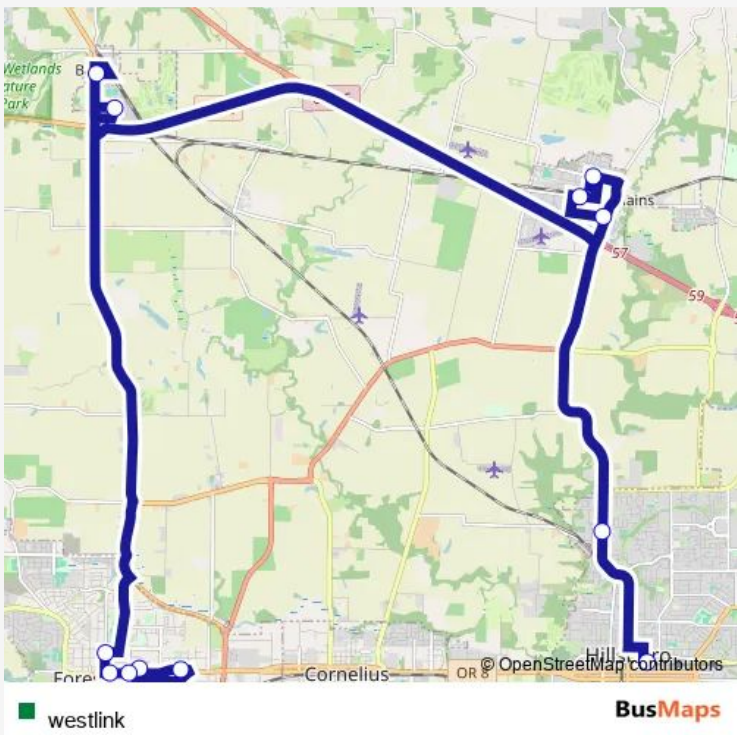

Direction
 Forest Grove Senior Center (2037 Douglas St) — Hillsboro Transit Center

12 stops

[Open route schedule](#)

- Forest Grove Senior Center (2037 Douglas St)
- Safeway (2836 Pacific Ave)
- Pacific Ave & Cedar St (Westbound)
- Pacific Ave & College Way/Council St
- Main St & University Ave
- Banks - Greenville City Park
- Banks - Log Cabin Park
- North Plains (Pacific St & Glencoe Rd)
- North Plains (Commercial St & 314th Ave)
- North Plains (NW North Ave & 313th Ave)
- Glencoe High School (3100 Block NW Glencoe Rd)
- Hillsboro Transit Center

Route schedule
 Forest Grove Senior Center (2037 Douglas St) — Hillsboro Transit Center

Monday	05:30-17:40
Tuesday	05:30-17:40
Wednesday	05:30-17:40
Thursday	05:30-17:40
Friday	05:30-17:40
Saturday	—
Sunday	—

Route info
 Direction: Forest Grove Senior Center (2037 Douglas St)
 Stops: 12
 Trip Duration: 1 hour 0 min

DirectionHillsboro Transit Center — Forest Grove Senior Center
(2037 Douglas St)

11 stops

[Open route schedule](#)

Monday 05:50-18:50

Tuesday 05:50-18:50

Wednesday 05:50-18:50

Thursday 05:50-18:50

Friday 05:50-18:50

Saturday —

Sunday —

Route info