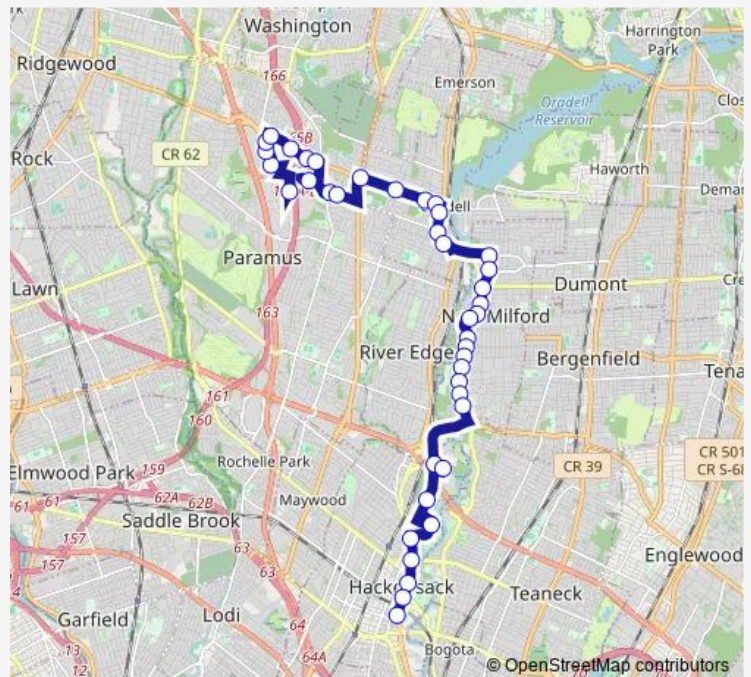

River RD AT Milford Ave

River RD AT Madison Ave

Route schedule

Paramus Park Mall — Hackensack BUS Terminal

Monday 08:00-21:00

Tuesday 08:00-21:00

Wednesday 08:00-21:00

Thursday 08:00-21:00

Friday 08:00-21:00

Saturday 08:00-21:00

Sunday —

Route info

Direction: Paramus Park Mall

Stops: 40

Trip Duration: 0 hour 41 min

River RD AT Voorhis Ave

River RD AT Holland Ave

River RD AT Trenton St

River RD 150'S OF Henley Ave

River RD AT Graphic Blvd

River RD AT Dilworth Rd

River RD AT Faller Dr

River RD AT Reichelt Rd

River RD AT River Ln

River RD AT Canterbury Ln

Hackensack AVE 60'N OF RT 4 Ramp W

THE Shops AT Riverside

Hackensack AVE AT Bergen CTY Academies (Tech Hs)

University Plaza

RIVER ST 207'S OF UNIVERSITY PLAZA DR

River ST AT Anderson St