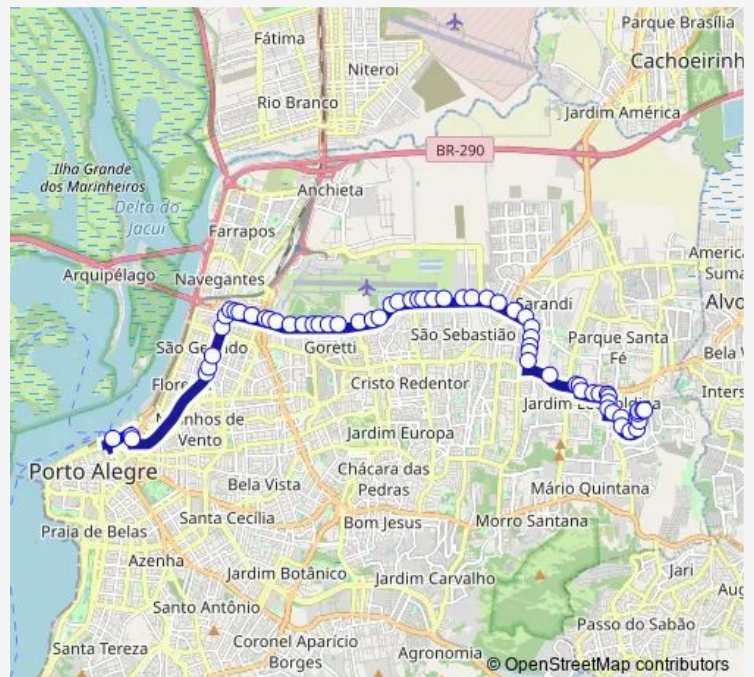

Thursday 05:53-19:05

Friday 05:53-19:05

Saturday 06:00-18:00

Sunday —

Route info

Direction: Adelino Ferreira Jardim DF 349

Stops: 60

Trip Duration: 0 hour 50 min

Wednesday 06:36-19:50

Thursday 06:36-19:50

Friday 06:36-19:50

Saturday 06:41-18:45

Sunday —

Route info

Direction: Julio DE Castilhos AL 131

Stops: 62