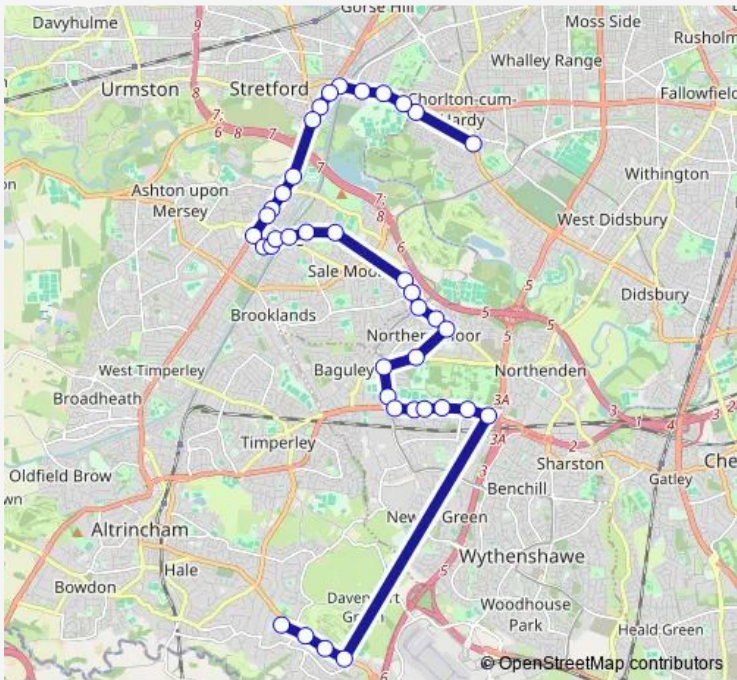

Bus 762 St Ambrose College - Chorlton

[Go to website](#)

Direction
 Chorlton Bus Station — St Ambrose College
 38 stops
[Open route schedule](#)

- Chorlton Bus Station
- Wilbraham Road
- Ryebank Road
- Longford Park
- Norwood Road
- Stretford Metrolink Stop
- Stretford Arndale
- Chapel Lane
- Poplar Road
- Crossford Bridge
- Dane Road
- Chapel Road
- Ashfield Road
- Marks and Spencer
- Friars Court
- Market
- School Road
- Sale Metrolink Stop
- Oldfield Road
- Worthington Park
- The Carters Arms

Route schedule
 Chorlton Bus Station — St Ambrose College

Monday	07:43
Tuesday	07:43
Wednesday	07:43
Thursday	07:43
Friday	07:43
Saturday	—
Sunday	—

Route info
 Direction: Chorlton Bus Station
 Stops: 38
 Trip Duration: 1 hour 2 min

Route info

Direction: St Ambrose College

Stops: 41

Trip Duration: 0 hour 53 min

Moorside Court

Cranleigh Drive

Magistrates Court

Ashfield Road

Alderfield Road

Ryebank Road

Wilbraham Road

Chorlton Bus Station

762 Bus time schedules and route maps are available in an offline PDF at busmaps.com. Use the busmaps.com website to see live bus times, train schedule or subway schedule, and step-by-step directions for all public transit in Stretford