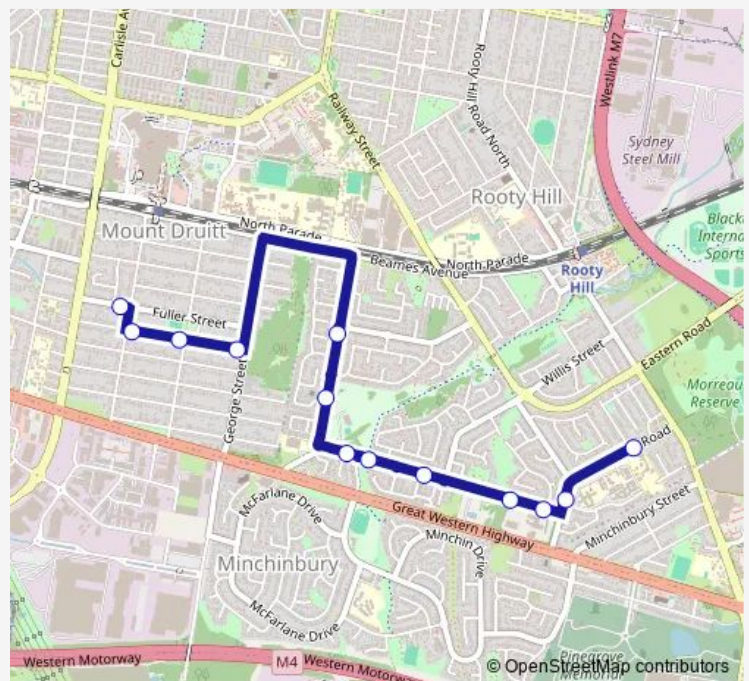

School Bus 6626 St Agnes Catholic High School to Mount  
Druitt (South)

[Go to website](#)

**Direction**

St Agnes Catholic High School, Evans Rd — Fuller St After Coates St

13 stops

[Open route schedule](#)

St Agnes Catholic High School, Evans Rd

Beaconsfield Rd Before Assunta St

Gardner St Opp Driscoll Av

Gardner St Opp 30

John St Before Burn Cl

John St Before Chandler St

John St At Sharon Pl

Rupertswood Rd After Bainbridge Cr

Rupertswood Rd Opp Charlotte Rd

Miller St At George St

Miller St Opp Rupertswood Park

Miller St At Coates St

Fuller St After Coates St

Route schedule

St Agnes Catholic High School, Evans Rd — Fuller St After Coates St

Monday	14:37
Tuesday	14:37
Wednesday	14:37
Thursday	14:37
Friday	14:37
Saturday	—
Sunday	—

Route info

Direction: St Agnes Catholic High School, Evans Rd

Stops: 13

Trip Duration: 0 hour 15 min

6626 School Bus time schedules and route maps are available in an offline PDF at [busmaps.com](https://busmaps.com). Use the [busmaps.com](https://busmaps.com) website to see live bus times, train schedule or subway schedule, and step-by-step directions for all public transit in Parramatta