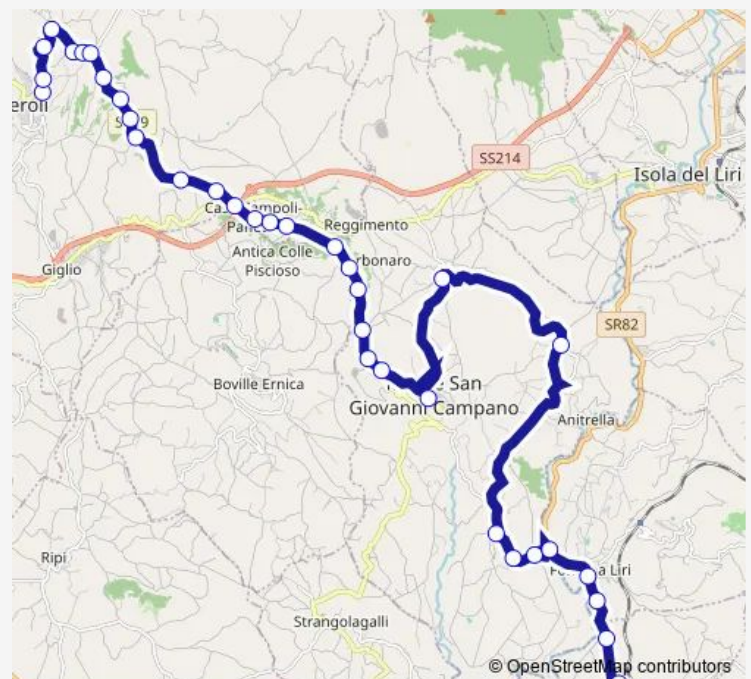

Veroli | Piazza Filippina # f5759 — Arce | Via Marconi Via Magni # f5271

Monday —

Tuesday —

Wednesday —

Thursday —

Friday —

Saturday 14:25

Sunday —

Route info

Direction: Veroli | Piazza Filippina # f5759

Stops: 37

Trip Duration: 0 hour 50 min

Monte S. Giovanni C. | Cimitero # f6672

Monte S. Giovanni C. | Via Cappuccini # f6673

Monte S. Giovanni C. | Via Valle # f6720