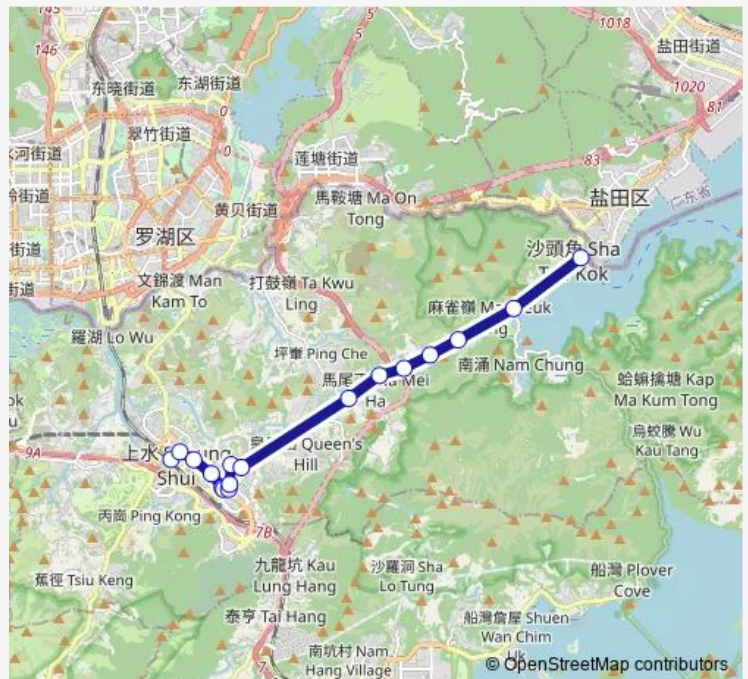

9 stops

[Open route schedule](#)

- SHA TAU KOK Public Transport Interchange
- SHA TAU KOK Road, LUK Keng Road
- SHA TAU KOK Road, Sheung WO Hang
- SHA TAU KOK Road, MAN UK Pin
- SHA TAU KOK Road, LOI Tung
- Jockey Club Road, Outside Sunningdale Garden
- Jockey Club Road, Outside Tonguan Primary School
- Lung SUM Avenue, Outside Lung Fung Garden
- Sheung Shui Station Public Light BUS Terminus|Sheung Shui Station Public Light BUS Terminus

Route schedule

SHA TAU KOK Public Transport Interchange — Sheung Shui Station Public Light BUS Terminus|Sheung Shui Station Public Light BUS Terminus

Monday	07:30
Tuesday	07:30
Wednesday	07:30
Thursday	07:30
Friday	07:30
Saturday	—
Sunday	—

**Route info**

Direction: SHA TAU KOK Public Transport Interchange

Stops: 9

Trip Duration: 0 hour 24 min

55k — Sheung Shui Station Public Light BUS Terminus - SHA TAU KOK Public Transport Interchange **BusMaps**

## Route info

Direction: SHA TAU KOK Public Transport Interchange

Stops: 16

Trip Duration: 0 hour 24 min