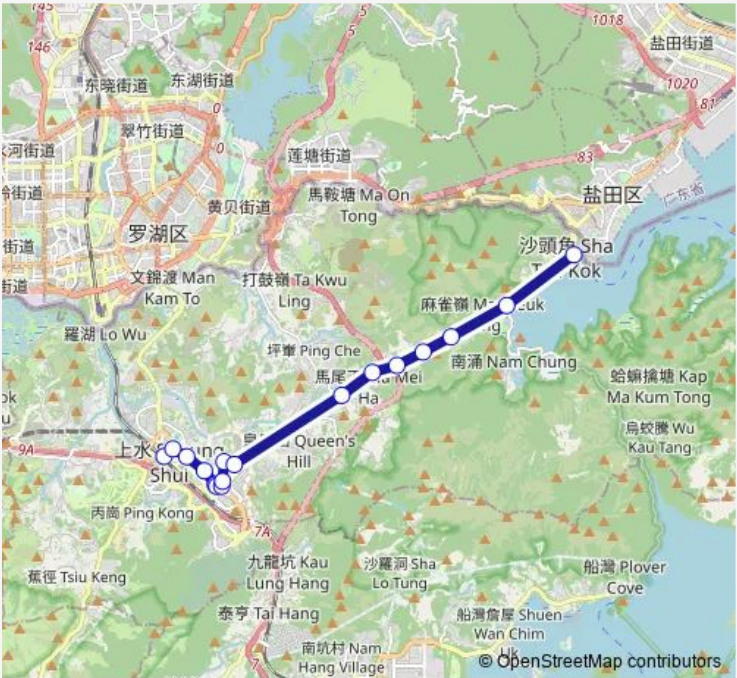

9 stops

[Open route schedule](#)

- SHA TAU KOK PUBLIC TRANSPORT INTERCHANGE
- SHA TAU KOK ROAD, LUK KENG ROAD
- SHA TAU KOK ROAD, SHEUNG WO HANG
- SHA TAU KOK ROAD, MAN UK PIN
- SHA TAU KOK ROAD, LOI TUNG
- JOCKEY CLUB ROAD, OUTSIDE SUNNINGDALE GAR-  
DEN
- JOCKEY CLUB ROAD, OUTSIDE TONGUAN PRIMARY  
SCHOOL
- LUNG SUM AVENUE, OUTSIDE LUNG FUNG GARDEN
- Sheung Shui Station Public Light BUS Terminus|Sheung  
Shui Station Public Light BUS Terminus

Route schedule

SHA TAU KOK PUBLIC TRANSPORT INTERCHANGE —  
Sheung Shui Station Public Light BUS Terminus|Sheung  
Shui Station Public Light BUS Terminus

Monday	07:30
Tuesday	07:30
Wednesday	07:30
Thursday	07:30
Friday	07:30
Saturday	—
Sunday	—

Route info

Direction: SHA TAU KOK PUBLIC TRANSPORT INTER-  
CHANGE

Stops: 9

Trip Duration: 0 hour 29 min

## Route info

Direction: SHA TAU KOK PUBLIC TRANSPORT INTER-  
CHANGE

Stops: 16

Trip Duration: 0 hour 27 min