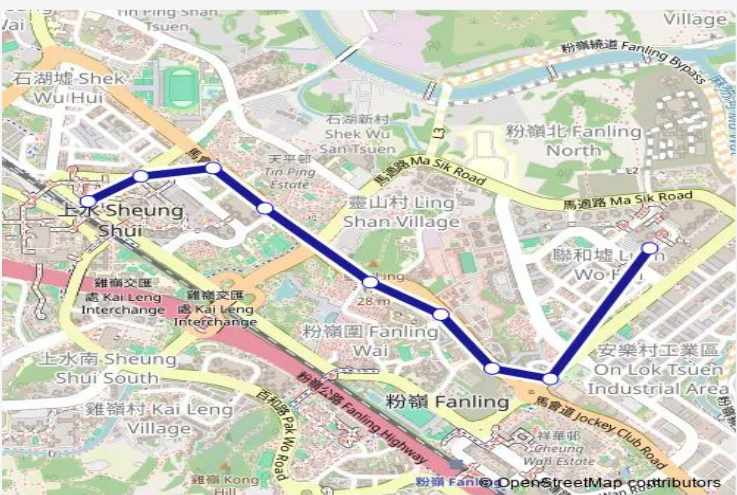

- WO MUN STREET PUBLIC LIGHT BUS TERMINUS|WO MUN STREET PUBLIC LIGHT BUS TERMINUS (WO MUN STREET PUBLIC LIGHT BUS (SCHEDULED) SERVICE TERMINUS)|WO MUN STREET PUBLIC LIGHT BUS TERMINUS
- SHA TAU KOK ROAD, OUTSIDE SHEUNG SHUI DIVISIONAL POLICE STATION
- JOCKEY CLUB ROAD, NEAR FANLING MAGISTRATES' COURTS
- JOCKEY CLUB ROAD, OUTSIDE FANLING LUTHERAN SECONDARY SCHOOL
- JOCKEY CLUB ROAD, NEAR FAN LENG PAK WAI
- JOCKEY CLUB ROAD, OUTSIDE SUNNINGDALE GARDEN
- JOCKEY CLUB ROAD, OUTSIDE TONGUAN PRIMARY SCHOOL
- LUNG SUM AVENUE, OUTSIDE LUNG FUNG GARDEN
- Sheung Shui Station Public Light BUS Terminus|Sheung Shui Station Public Light BUS Terminus

Route schedule

WO MUN STREET PUBLIC LIGHT BUS TERMINUS|WO MUN STREET PUBLIC LIGHT BUS TERMINUS (WO MUN STREET PUBLIC LIGHT BUS (SCHEDULED) SERVICE TERMINUS)|WO MUN STREET PUBLIC LIGHT BUS TERMINUS — Sheung Shui Station Public Light BUS Terminus|Sheung Shui Station Public Light BUS Terminus

Monday	07:30
Tuesday	07:30
Wednesday	07:30
Thursday	07:30
Friday	07:30
Saturday	07:30
Sunday	07:30

Route info

Direction: WO MUN STREET PUBLIC LIGHT BUS TERMINUS|WO MUN STREET PUBLIC LIGHT BUS TERMINUS (WO MUN STREET PUBLIC LIGHT BUS (SCHEDULED) SERVICE TERMINUS)|WO MUN STREET PUBLIC LIGHT BUS TERMINUS

Stops: 9

Trip Duration: 0 hour 10 min