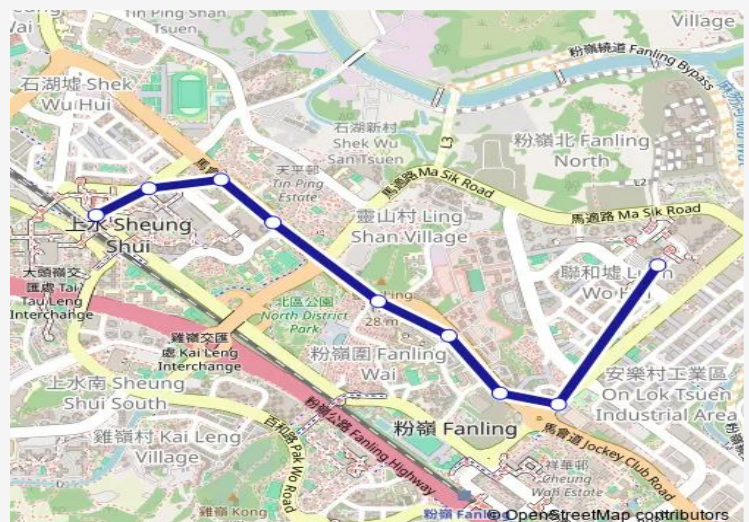

9 stops

[Open route schedule](#)

WO MUN Street Public Light BUS Terminus|Wo MUN Street Public Light BUS Terminus (WO MUN Street Public Light BUS (Scheduled) Service Terminus)|WO MUN Street Public Light BUS Terminus

SHA TAU KOK Road, Outside Sheung Shui Divisional Police Station

Jockey Club Road, Near Fanling Magistrates' Courts

Jockey Club Road, Outside Fanling Lutheran Secondary School

Jockey Club Road, Near FAN Leng PAK Wai

Jockey Club Road, Outside Sunningdale Garden

Jockey Club Road, Outside Tonguan Primary School

Lung SUM Avenue, Outside Lung Fung Garden

Sheung Shui Station Public Light BUS Terminus|Sheung Shui Station Public Light BUS Terminus

Route schedule

WO MUN Street Public Light BUS Terminus|Wo MUN Street Public Light BUS Terminus (WO MUN Street Public Light BUS (Scheduled) Service Terminus)|WO MUN Street Public Light BUS Terminus — Sheung Shui Station Public Light BUS Terminus|Sheung Shui Station Public Light BUS Terminus

Monday 07:30

Tuesday 07:30

Wednesday 07:30

Thursday 07:30

Friday 07:30

Saturday 07:30

Sunday 07:30

Route info

Direction: WO MUN Street Public Light BUS Terminus|Wo MUN Street Public Light BUS Terminus (WO MUN Street Public Light BUS (Scheduled) Service Terminus)|WO MUN Street Public Light BUS Terminus

Stops: 9

Trip Duration: 0 hour 7 min