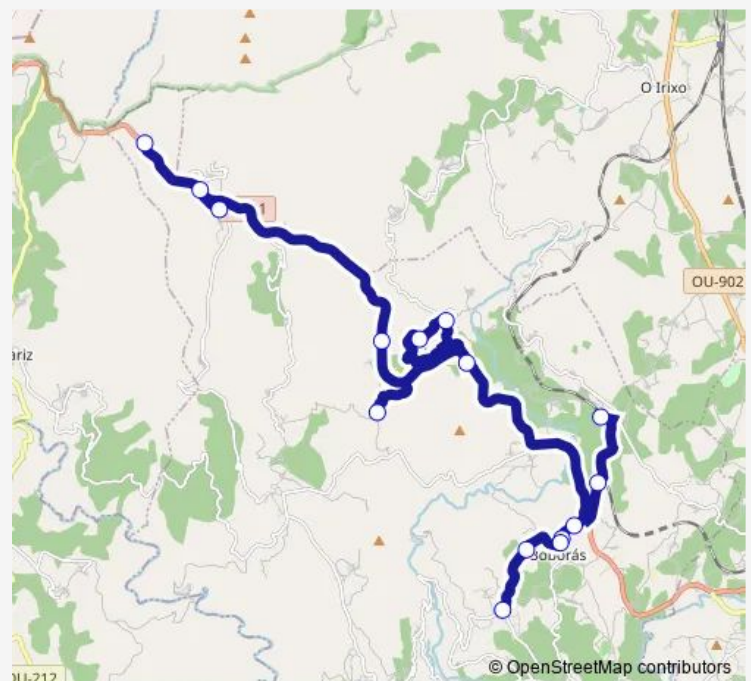

Wednesday 16:00

Thursday 16:00

Friday 16:00

Saturday —

Sunday —

**Route info**

Direction: Boborás

Stops: 15

Trip Duration: 1 hour 0 min

■ XG684011 — Regueiro-Boborás

## Direction

Regueiro — Boborás

15 stops

[Open route schedule](#)

Regueiro

Cruce DE Fenteira

Sonelle

Fontemoreiras (Estrada)

## Route info

Direction: Regueiro

Stops: 15

Trip Duration: 1 hour 0 min

XG684011 Bus time schedules and route maps are available in an offline PDF at [busmaps.com](http://busmaps.com). Use the [busmaps.com](http://busmaps.com) website to see live bus times, train schedule or subway schedule, and step-by-step directions for all public transit in Boboras