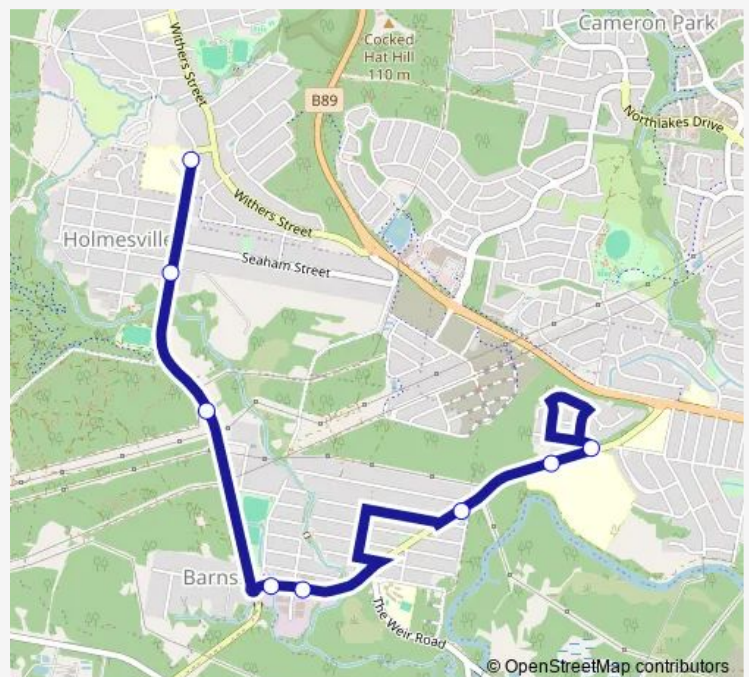

School Bus 6278 Edgeworth to West Wallsend Hs

[Go to website](#)**Direction**

Carinda Av At Northville Dr — West Wallsend High School, Appletree Rd

8 stops

[Open route schedule](#)

Carinda Av At Northville Dr

Northville Dr Opp New Heights Christian Church

Northville Dr Opp Carinda Av

Northville Dr Opp Highcross St

Northville Dr Opp Government Rd

Appletree Rd Opp Taylor Av

Appletree Rd At William St

West Wallsend High School, Appletree Rd

Route schedule

Carinda Av At Northville Dr — West Wallsend High School, Appletree Rd

Monday 08:05

Tuesday 08:05

Wednesday 08:05

Thursday 08:05

Friday 08:05

Saturday —

Sunday —

Route info

Direction: Carinda Av At Northville Dr

Stops: 8

Trip Duration: 0 hour 10 min

6278 School Bus time schedules and route maps are available in an offline PDF at busmaps.com. Use the busmaps.com website to see live bus times, train schedule or subway schedule, and step-by-step directions for all public transit in Holmesville