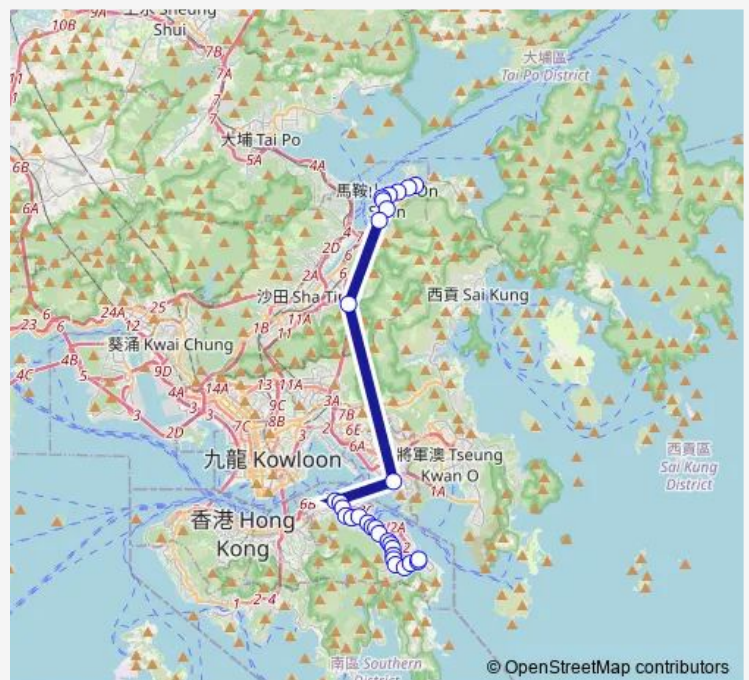

**Route schedule**

[Ctb] WU KAI SHA Station[[Kmb+Ctb] WU KAI SHA Station/<Br>Wu KAI SHA Station[[Kmb] WU KAI SHA Station][Lwb] WU KAI SHA Station — [Ctb] Chai WAN (East)

Monday	07:20-08:00
Tuesday	07:20-08:00
Wednesday	07:20-08:00
Thursday	07:20-08:00
Friday	07:20-08:00
Saturday	—
Sunday	—

**Route info**

Direction: [Ctb] WU KAI SHA Station[[Kmb+Ctb] WU KAI SHA Station/<Br>Wu KAI SHA Station[[Kmb] WU KAI SHA Station][Lwb] WU KAI SHA Station

Stops: 30

Trip Duration: 1 hour 18 min

682p — WU KAI SHA Station - Chai WAN (East)