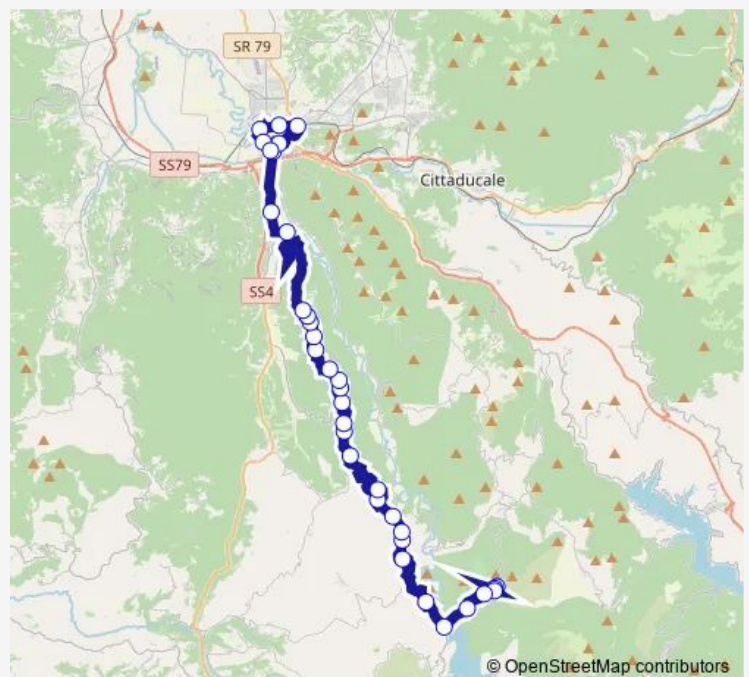

Bus Stipes - Rieti # Ri560d

[Go to website](#)

**Direction**

ASCREA | Stipes # f8732 — Rieti | Via Sassetti Via Salaria # f1075

34 stops

[Open route schedule](#)

ASCREA | Stipes # f8732

ASCREA | Via San Tommaso # f8733

Route schedule

ASCREA | Stipes # f8732 — Rieti | Via Sassetti Via Salaria # f1075

Monday 06:40

Tuesday 06:40

Wednesday 06:40

Thursday 06:40

Friday 06:40

Saturday —

Sunday —

Route info

Direction: ASCREA | Stipes # f8732

Stops: 34

Trip Duration: 1 hour 5 min

Stipes - Rieti # Ri560d

BELMONTE S. | Prime Ville # f9704

BELMONTE S. | Seconde Ville # f9705