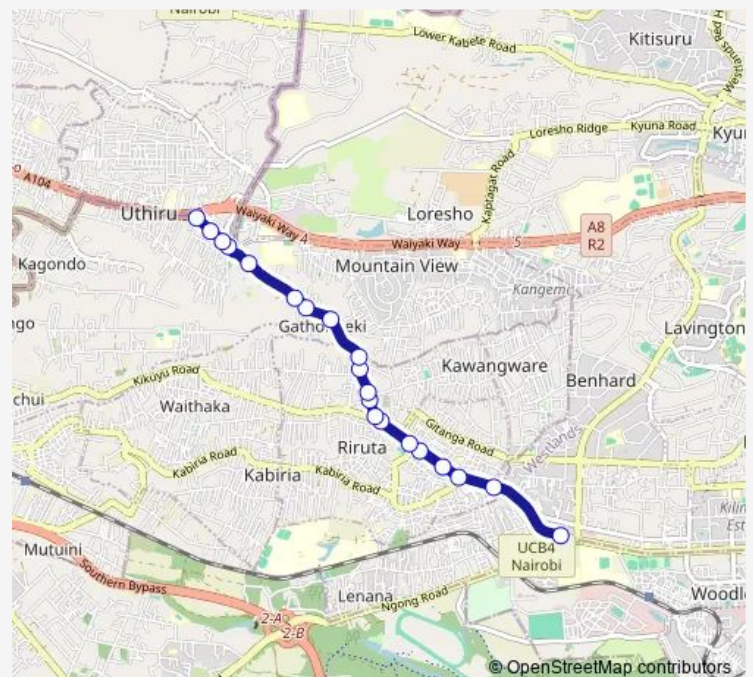

Kwa Mchanga/Total

Uthiru Pentecostal

Route schedule

Dagoretti Corner Stage — Uthiru Pentecostal

Monday	06:00
Tuesday	06:00
Wednesday	06:00
Thursday	06:00
Friday	06:00
Saturday	06:00
Sunday	06:00

Route info

Direction: Dagoretti Corner Stage

Stops: 20

Trip Duration: 0 hour 21 min

■ 3U/3 — Dagoretti Corner-Naivasha Road-Uthiru

BusMaps

Direction

Uthiru Pentecostal — Kenol Dagoretti Corner

25 stops

Tea Board/Dagoretti Corner

Kenol Dagoretti Corner

Route schedule

Uthiru Pentecostal — Kenol Dagoretti Corner

Monday 06:00

Tuesday 06:00

Wednesday 06:00

Thursday 06:00

Friday 06:00

Saturday 06:00

Sunday 06:00

Route info

Direction: Uthiru Pentecostal

Stops: 25

Trip Duration: 0 hour 24 min

3U/3 Bus time schedules and route maps are available in an offline PDF at busmaps.com. Use the busmaps.com website to see live bus times, train schedule or subway schedule, and step-by-step directions for all public transit in Nairobi