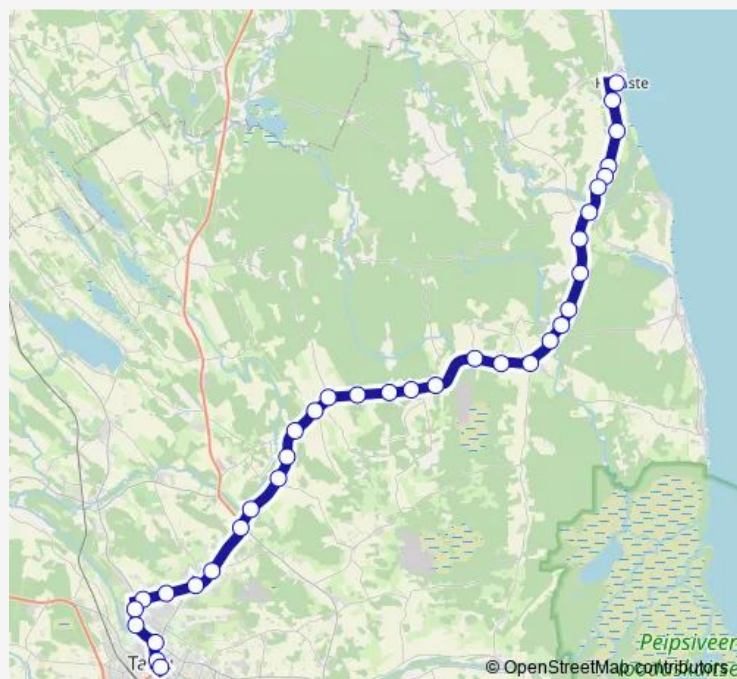

Kiriku

Route schedule

Kallaste — Tartu bussijaam

Monday	15:10
Tuesday	15:10
Wednesday	15:10
Thursday	15:10
Friday	15:10
Saturday	—
Sunday	—

Route info

Direction: Kallaste

Stops: 35

Trip Duration: 1 hour 0 min