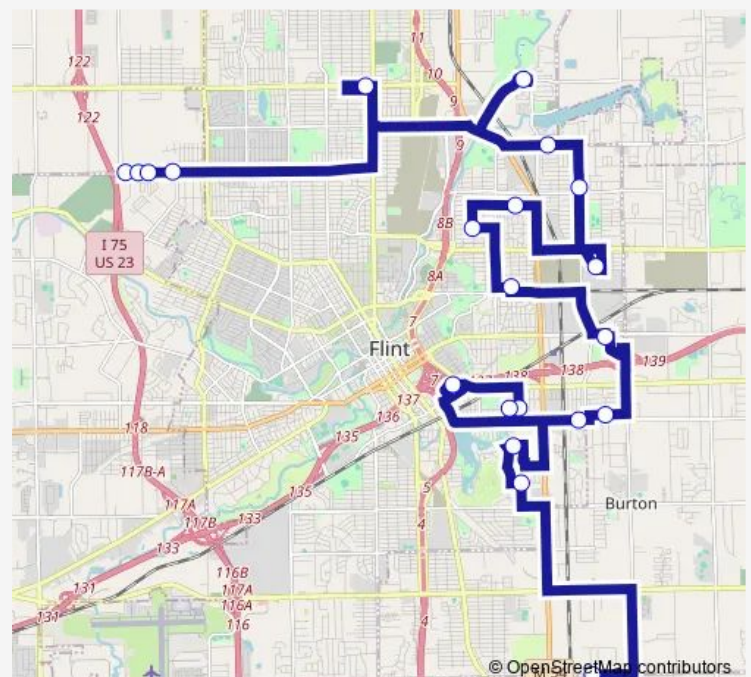

Woodslea Dr & Pinetree Dr

Kennelworth Ave & Broad Ct.

Whittlesey St & Pingree Ave

Pingree Ave & Seymour Ave

Lippincott & Trout

S Dexter St & Providence St

Burlington Dr & Rangeley Dr

N Vernon Ave & Kansas Ave

Mabel Ave & Iowa Ave

Maryland Ave & Cook St

Earlmoor Blvd & Brent Ave

Averill & Thom

Richfield Rd & Neebish Ave

E Pierson Rd & Valley Dr

Honey Bee Daycare on Pierson

Positive Start Daycare

Pasadena & Beverly

Westwood Village Mhp

Greater Heights Academy

Route schedule

E Maple Ave & Auker Dr — Greater Heights Academy

Monday 06:37

Tuesday 06:37

Wednesday 06:37

Thursday 06:37

Friday 06:37

Saturday —

Sunday —

Route info

Direction: E Maple Ave & Auker Dr

Stops: 21

Trip Duration: 1 hour 23 min