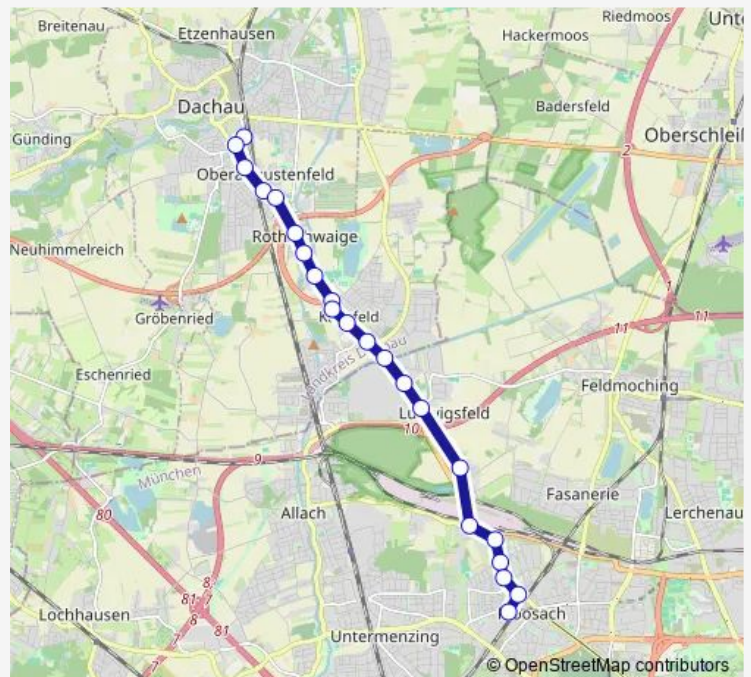

Dachau, Lessingstraße

Dachau, Bahnhofstraße

Dachau Bahnhof

Route schedule

Moosach — Dachau Bahnhof

Monday 05:02-00:32⁺¹

Tuesday 05:02-00:32⁺¹

Wednesday 05:02-00:32⁺¹

Thursday 05:02-00:32⁺¹

Friday 05:02-00:32⁺¹

Saturday 05:22-00:32⁺¹

Sunday 06:02-00:32⁺¹

Route info

Direction: Moosach

Stops: 21

Trip Duration: 0 hour 30 min

710 — Moosach - Karlsfeld - Dachau

Direction

Dachau Bahnhof — Moosach

22 stops

[Open route schedule](#)

Dachau Bahnhof

Dachau, Bahnhofstraße

Dachau, Lessingstraße

Thursday 04:30-23:52

Friday 04:30-23:52

Saturday 04:50-23:52

Sunday 05:30-23:52

Route info

Direction: Dachau Bahnhof

Stops: 22

Trip Duration: 0 hour 30 min