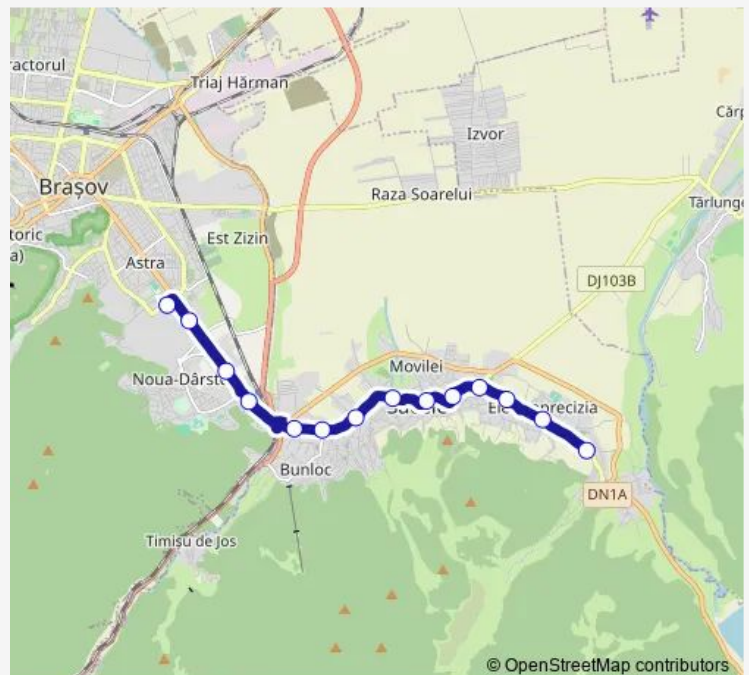

Metro

Aurora

Dârste Pod

Baciu

Turche

Hotar

Cernatu

Săceleana

Wednesday 04:30-23:29

Thursday 04:30-23:29

Friday 04:30-23:29

Saturday 04:30-23:29

Sunday 04:30-23:29

Route info

Direction: Roman

Stops: 14

Trip Duration: 0 hour 28 min

710 — Barov - Săcele

BusMaps

Direction

Garaje Săcele — Roman

14 stops

[Open route schedule](#)

Garaje Săcele

Dârste Pod

Aurora

Selgros

Carrefour

Roman

Route schedule

Garaje Săcele — Roman

Monday	05:00-23:59
Tuesday	05:00-23:59
Wednesday	05:00-23:59
Thursday	05:00-23:59
Friday	05:00-23:59
Saturday	05:00-23:59
Sunday	05:00-23:59