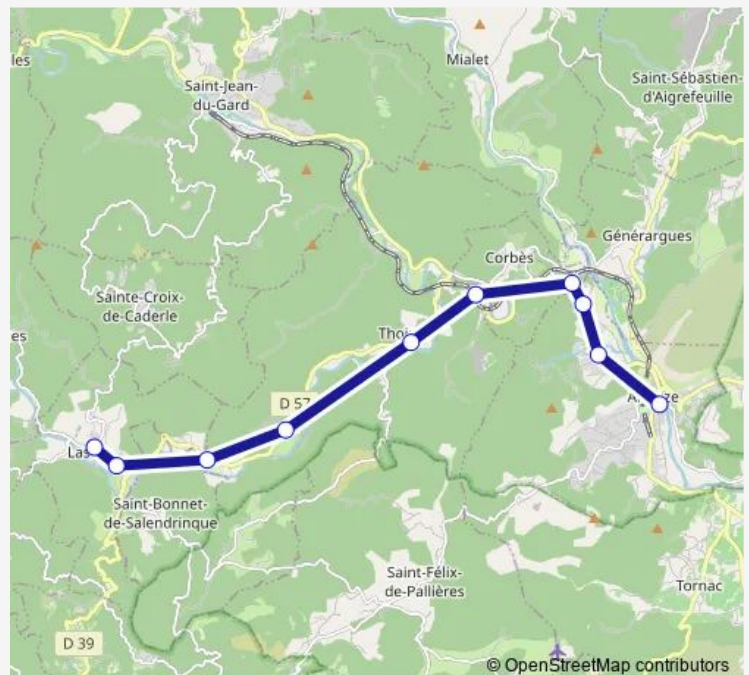

Route schedule

Francisque — Pelico

Monday 06:27-07:30

Tuesday 06:27-07:30

Wednesday 06:27-07:30

Thursday 06:27-07:30

Friday 06:27-07:30

Saturday —

Sunday —

Route info

Direction: Francisque

Stops: 10

Trip Duration: 0 hour 20 min

Direction

Pelico — Francisque

10 stops

[Open route schedule](#)

Pelico

Labahou

Acacias

Algere

Gare

LA Montee

Malerargues

Thursday 17:55-18:40

Friday 17:55-18:40

Saturday —

Sunday —

Route info

Direction: Pelico

Stops: 10

Trip Duration: 0 hour 20 min