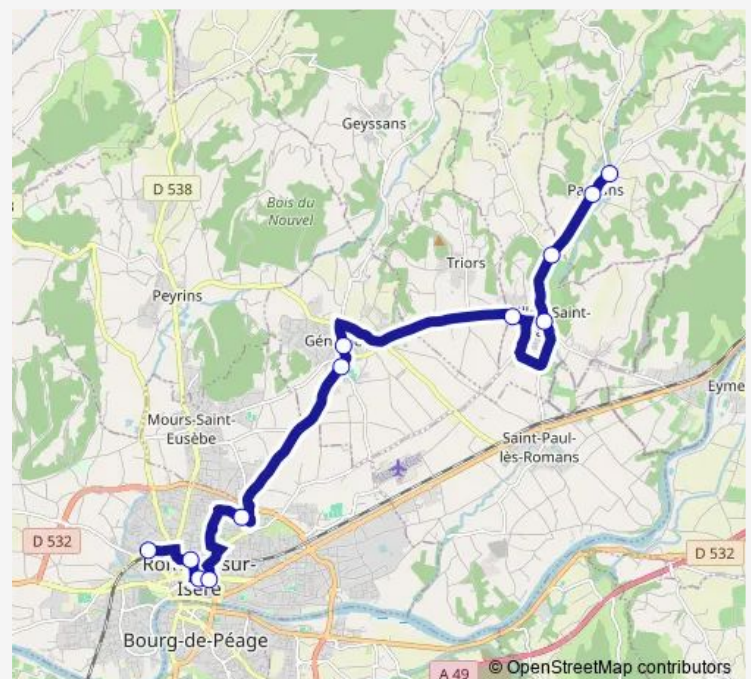

Direction

Lycee DU Dauphine — Salle Polyvalente

12 stops

[Open route schedule](#)

Lycee DU Dauphine

Romans Gare

Jean Jaures

Carrefour DE L'Europe

Route schedule

Lycee DU Dauphine — Salle Polyvalente

Monday 16:05

Tuesday 16:05

Wednesday —

Thursday 16:05

Friday 16:05

Saturday —

Sunday —

Route info

Direction: Lycee DU Dauphine

Stops: 12

Trip Duration: 0 hour 30 min

710 Bus time schedules and route maps are available in an offline PDF at busmaps.com. Use the busmaps.com website to see live bus times, train schedule or subway schedule, and step-by-step directions for all public transit in Romans-sur-Isere