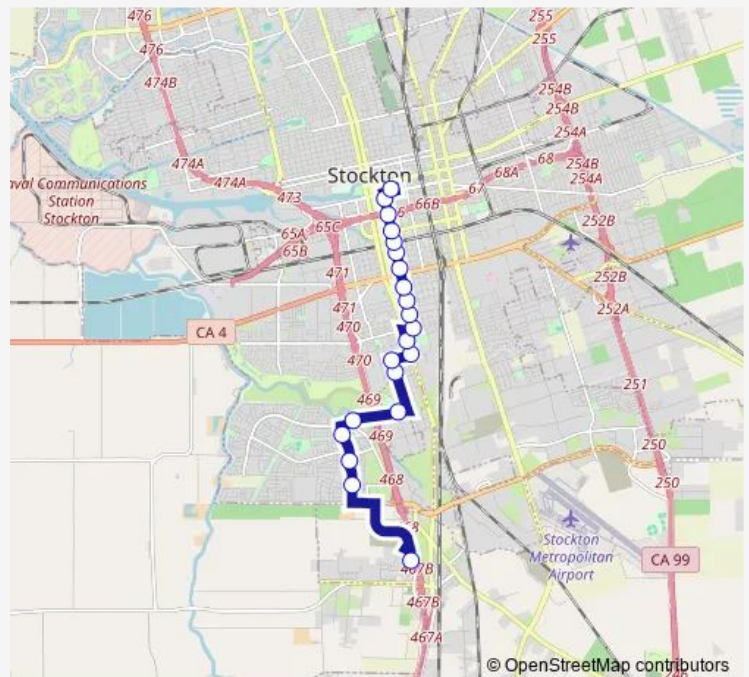

SAN Joaquin ST & Lafayette ST FS/Nb

SAN Joaquin ST & Main ST FS/Nb

Downtown Transit Center DEP C

Route schedule

SJ Cnty Hospital — Downtown Transit Center DEP C

Monday —

Tuesday —

Wednesday —

Thursday —

Friday —

Saturday 08:36-18:51

Sunday 08:36-18:51

Route info

Direction: SJ Cnty Hospital

Stops: 21

Trip Duration: 0 hour 29 min

710 — DTC-Hospital

Direction

Downtown Transit Center DEP C — SJ Cnty Hospital

24 stops

[Open route schedule](#)

Downtown Transit Center DEP C

SAN Joaquin ST & Weber AV FS/Sb

SAN Joaquin ST & Market ST FS/Sb

Friday

—

Saturday

08:10-18:25

Sunday

08:10-18:25

Route info

Direction: Downtown Transit Center DEP C