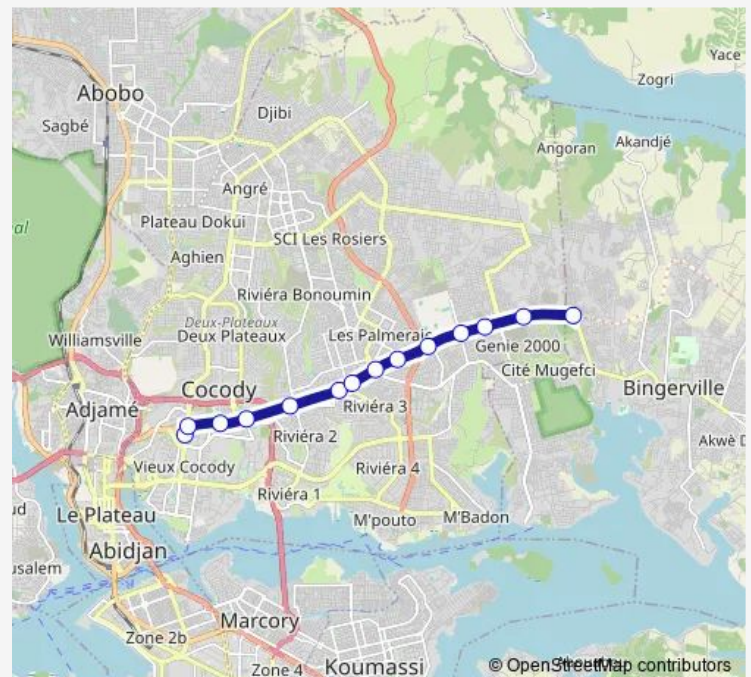

Coqivoire

Ecoforp

Cite du Bonheur

Route schedule

Terminus Cité des Arts — Terminus Abatta Village

Monday 06:00

Tuesday 06:00

Wednesday 06:00

Thursday 06:00

Friday 06:00

Saturday 06:00

Sunday 06:00

Route info

Direction: Terminus Cité des Arts

Stops: 29

Trip Duration: 0 hour 39 min

710 — Terminus Feh Kesse ↔ Terminus Cité des Arts

Mission Catholique

Sicta

Oribat

Ecole Etimoe

Carrefour Miami Beach

Espace Abatta Place

Notre Dame de Lourdes

Terminus Abatta Village

Direction

Terminus Feh Kesse — Terminus Cité des Arts

18 stops

[Open route schedule](#)

Terminus Feh Kesse

Jules Verne

Carrefour Nouveau Goudron