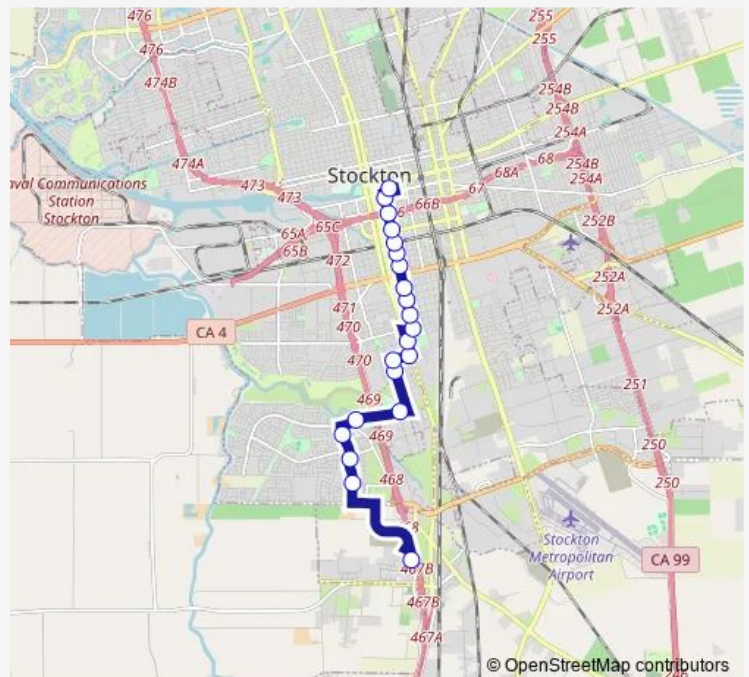

San Joaquin St & Taylor St NS Northbound

San Joaquin St & Hazelton FS/Nb

San Joaquin St & Lafayette St FS/Nb

San Joaquin St & Main St FS/Nb

Downtown Transit Center Dep C

**Route schedule**

SJ Cnty Hospital — Downtown Transit Center Dep C

Monday —

Tuesday —

Wednesday —

Thursday —

Friday —

Saturday 08:36-18:51

Sunday 08:36-18:51

**Route info**

Direction: SJ Cnty Hospital

Stops: 21

Trip Duration: 0 hour 29 min

710 — Dtc-Hospital

## Direction

Downtown Transit Center Dep C — SJ Cnty Hospital

24 stops

[Open route schedule](#)

Downtown Transit Center Dep C

San Joaquin St & Weber Av FS/Sb

San Joaquin St & Market St FS/Sb

San Joaquin St & Lafayette NS/Sb