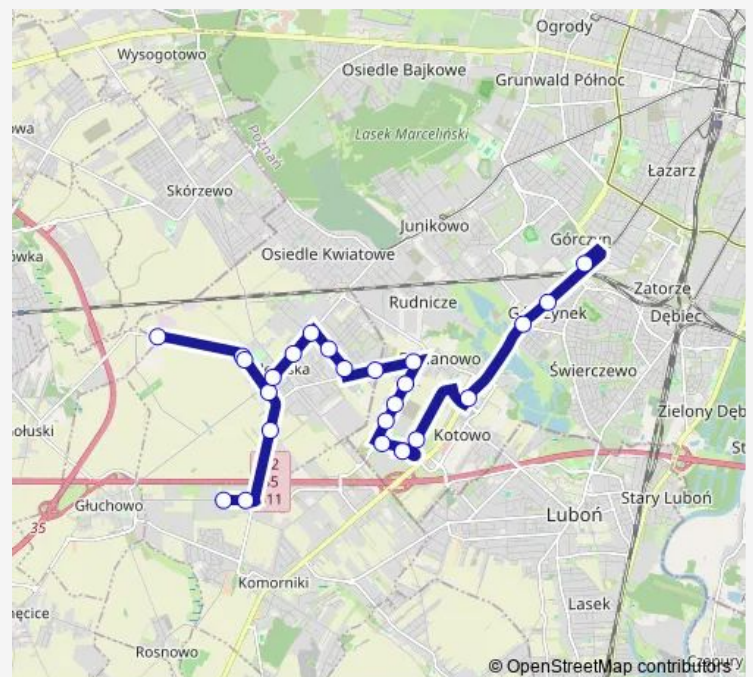

Bus 710 Górczyn PKM - Komorniki Kolumba|Komorniki Kolumba - Górczyn Pkm

[Go to website](#)

Direction

Górczyn Pkm — Komorniki/Kolumba

23 stops

[Open route schedule](#)

Górczyn Pkm

Bojanowska

Ostatnia

Kowalewicka Wiadukt

Konopackiej

Lange

Sycowska Prologis

Sycowska li

Sycowska I

Trzebińska

Plewiska/Słoneczna

Plewiska/Podgórna

Plewiska/Zachodnia

Plewiska/Skryta

Plewiska/Rynek

Plewiska/Straż Pożarna

Plewiska/Boisko

Plewiska/Stacja Energetyczna

Plewiska/Boisko

Plewiska/Szkoła Nr 1

Plewiska/Szkolna

Route schedule

Górczyn Pkm — Komorniki/Kolumba

Monday 05:10-22:50

Tuesday 05:10-22:50

Wednesday 05:10-22:50

Thursday 05:10-22:50

Friday 05:10-22:50

Saturday 05:18-18:55

Sunday 05:18-18:55

Route info

Direction: Górczyn Pkm

Stops: 23

Trip Duration: 0 hour 34 min

710 — Górczyn PKM - Komorniki Kolumba|Komorniki Kolumba - Górczyn Pkm