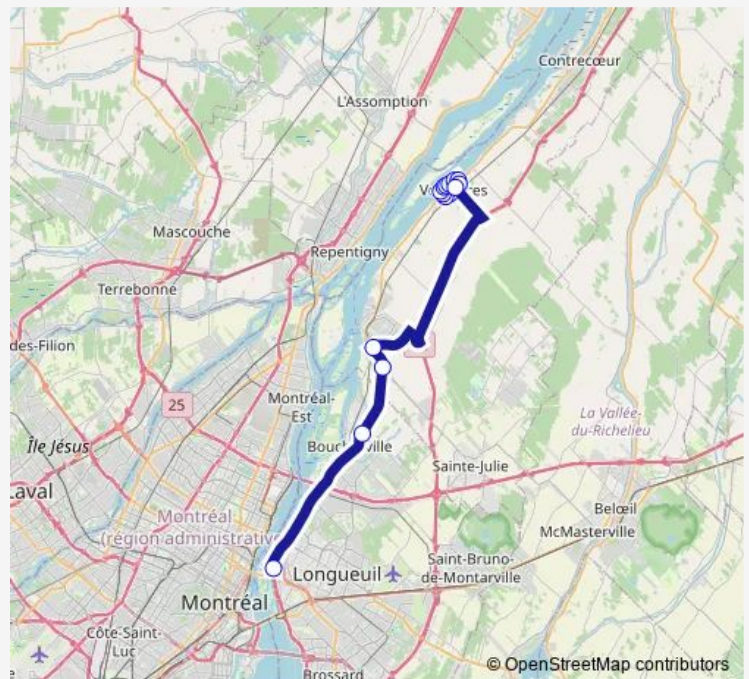

Duvernay / Bousquet

Duvernay / Montée Calixa-Lavallée

du Petit-Bois / de la Rivière

Route 132 / de la Marine

Route 132 / De Montbrun

Terminus Longueuil Porte G5

**Route schedule**

Montée Calixa-Lavallée / Duvernay — Terminus Longueuil Porte G5

Monday	07:23
Tuesday	07:23
Wednesday	07:23
Thursday	07:23
Friday	07:23
Saturday	—
Sunday	—

**Route info**

Direction: Montée Calixa-Lavallée / Duvernay

Stops: 16

Trip Duration: 0 hour 44 min

710 — Verchères - Longueuil

## Direction

Terminus Longueuil Porte G5 — Duvernay / Montée Calixa-Lavallée

16 stops

[Open route schedule](#)

Terminus Longueuil Porte G5

Route 132 / De Montbrun

Route 132 / Lionel-Boulet

du Petit-Bois / de la Rivière

## Route info

Direction: Terminus Longueuil Porte G5

Stops: 16

Trip Duration: 0 hour 43 min

710 Bus time schedules and route maps are available in an offline PDF at [busmaps.com](https://busmaps.com). Use the [busmaps.com](https://busmaps.com) website to see live bus times, train schedule or subway schedule, and step-by-step directions for all public transit in Vercheres