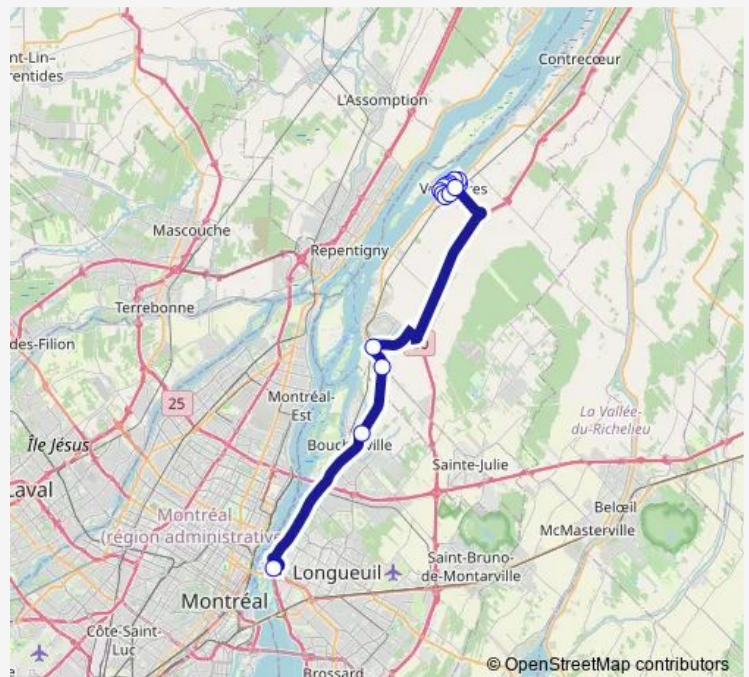

Route 132 / Lionel-Boulet

du Petit-Bois / de la Rivière

Montée Calixa-Lavallée / Duvernay

Duvernay / Bousquet

Duvernay / Laurier

Laurier / du Parc

Marie-Victorin / Laurier

Marie-Victorin / devant le 438

Marie-Victorin / Saint-Alexandre

Marie-Victorin / Henri-Lapierre

Marie-Victorin / Bissonnette

Pierre-Boisseau / Jean-Plouf

Pierre-Boisseau / Duvernay

Duvernay / Montée Calixa-Lavallée

Route schedule

Terminus Longueuil Porte G4 — Duvernay / Montée Calixa-Lavallée

Monday	17:55
Tuesday	17:55
Wednesday	17:55
Thursday	17:55
Friday	17:55
Saturday	—
Sunday	—

Route info

Direction: Terminus Longueuil Porte G4

Stops: 16

Trip Duration: 0 hour 43 min

Direction

Montée Calixa-Lavallée / Duvernay — Terminus Longueuil
Porte G4

Friday 07:23

Saturday —

Sunday —

Route info

Direction: Montée Calixa-Lavallée / Duvernay

Stops: 16

Trip Duration: 0 hour 44 min

710 Bus time schedules and route maps are available in an offline PDF at busmaps.com. Use the busmaps.com website to see live bus times, train schedule or subway schedule, and step-by-step directions for all public transit in Vercheres