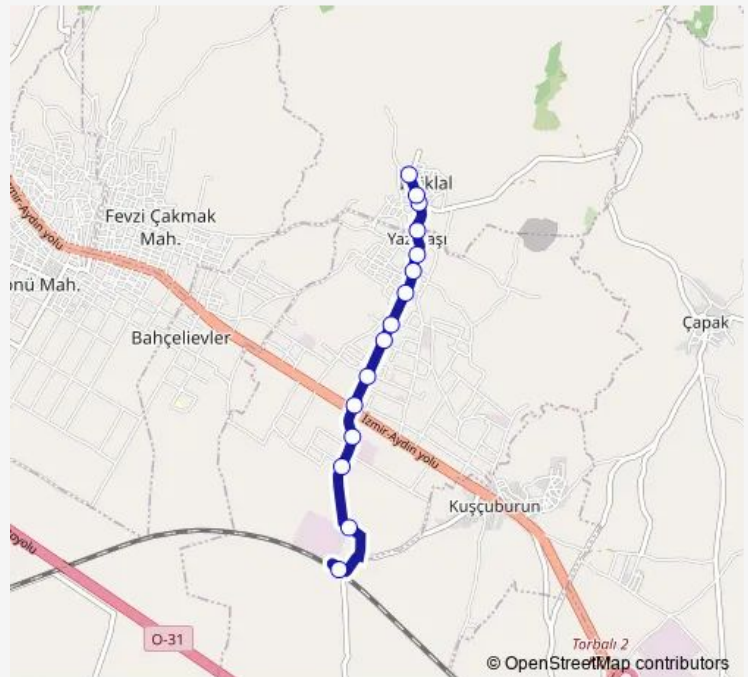

Thursday 07:10-21:20

Friday 07:10-21:20

Saturday 07:07-21:20

Sunday 07:07-21:20

Route info

Direction: Kuşçuburun Aktarma

Stops: 15

Trip Duration: 0 hour 17 min

Tuesday 06:35-21:00

Wednesday 06:35-21:00

Thursday 06:35-21:00

Friday 06:35-21:00

Saturday 06:35-21:00

Sunday 06:35-21:00

Route info

Direction: Yazıbaşı Son Durak