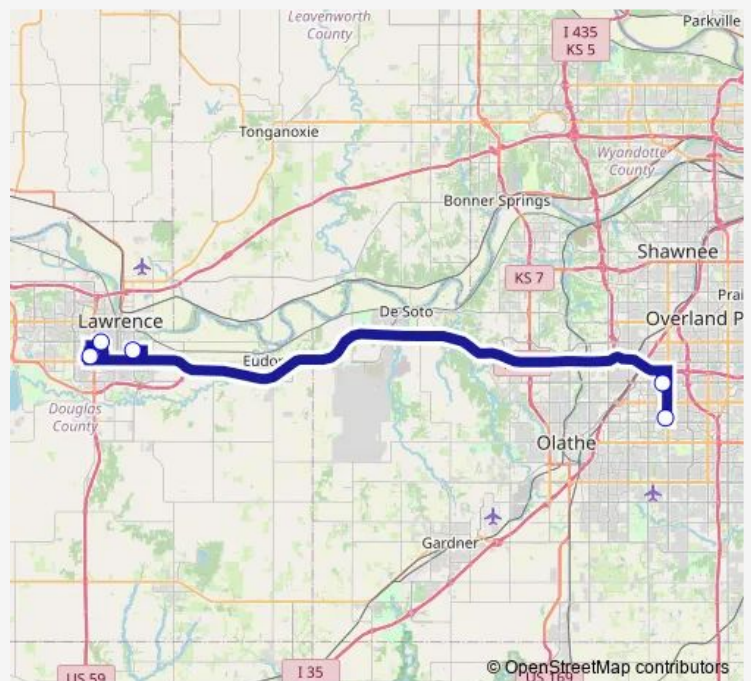

### Route schedule

Jccc Carlsen Center-52 — Irving Hill and Naismith

Monday	22:10
Tuesday	22:10
Wednesday	22:10
Thursday	22:10
Friday	—
Saturday	—
Sunday	—

### Route info

Direction: Jccc Carlsen Center-52

Stops: 5

Trip Duration: 1 hour 11 min

710 — 710 - K10 Connector

## Direction

Jccc Carlsen Center-52 — 19th & Haskell-59

5 stops

[Open route schedule](#)

Jccc Carlsen Center-52

KU-Edwards

KU-Lawrence

Irving Hill and Naismith

## Route info

Direction: Jccc Carlsen Center-52

Stops: 5

Trip Duration: 1 hour 20 min

**Direction**

KU-Lawrence — KU-Edwards

5 stops

[Open route schedule](#)