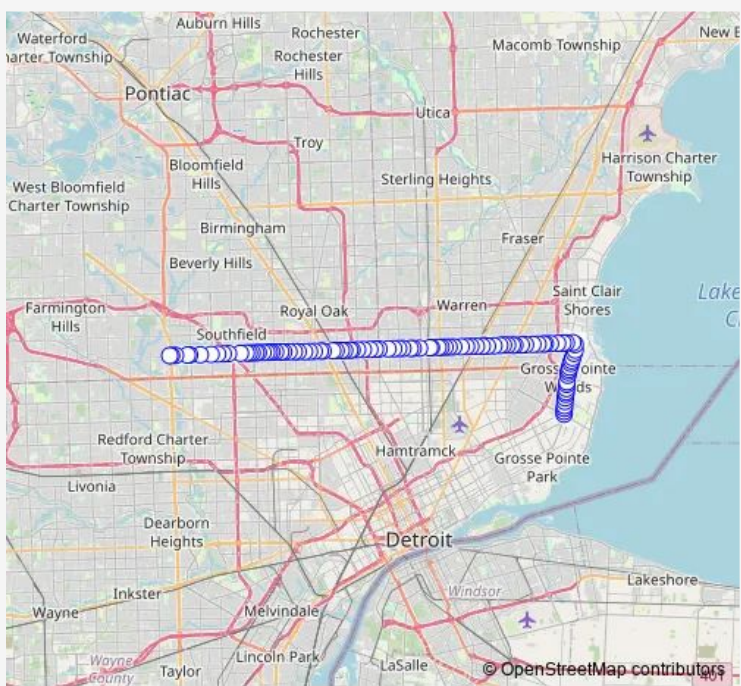

# Bus 710 Nine Mile Crosstown

[Go to website](#)

**Direction**  
 9 Mile RD + Telegraph Sw — Mack + Moross Sw  
 101 stops  
[Open route schedule](#)

- 9 Mile RD + Telegraph Sw
- 9 Mile RD + Telegraph Se
- 9 Mile RD + Berg
- 9 Mile RD + Lahser
- 9 Mile RD + Prescott
- 9 Mile & Evergreen Sw
- 9 Mile RD + Evergreen
- 9 Mile RD + Buttercrest
- 9 Mile RD + Brace Lederle Sch
- 9 Mile RD + Greenview
- 9 Mile RD + Northwestern Hwy
- 9 Mile RD + Rutland Dr
- Providence Hospital
- 9 Mile RD + Greenfield
- 9 Mile RD + Stratford
- 9 Mile RD + Church
- 9 Mile RD + Cloverlawn
- 9 Mile RD + Coolidge
- 9 Mile RD + Jerome
- 9 Mile RD + Scotia
- 9 Mile RD + Manistee

**Route schedule**  
 9 Mile RD + Telegraph Sw — Mack + Moross Sw

Monday	05:16-22:31
Tuesday	05:16-22:31
Wednesday	05:16-22:31
Thursday	05:16-22:31
Friday	05:16-22:31
Saturday	05:26-22:04
Sunday	—

**Route info**  
 Direction: 9 Mile RD + Telegraph Sw  
 Stops: 101  
 Trip Duration: 1 hour 9 min

710 — Nine Mile Crosstown **BusMaps**

9 Mile RD + Rosewood

9 Mile RD + Meadowlark

9 Mile RD + Central

9 Mile RD + Pinecrest

9 Mile RD + Livernois

9 Mile RD + Allen

9 Mile RD + Woodward

9 Mile RD + Russell

9 Mile RD + Merrill

9 Mile RD + Dequindre

9 Mile RD + Methuen

9 Mile RD + Warner

9 Mile RD + Thomas

9 Mile RD + Ryan

9 Mile RD + LE Fever