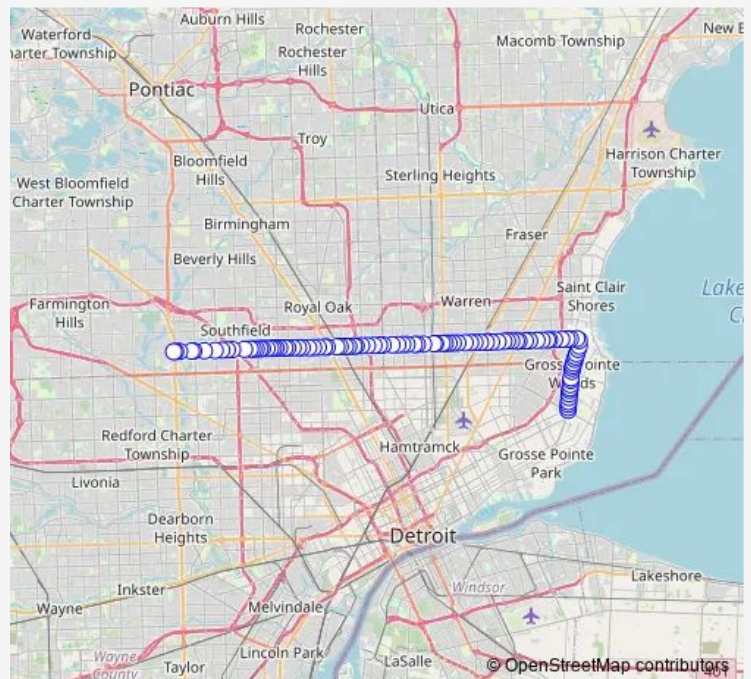

# Bus 710 Nine Mile Crosstown

[Go to website](#)

**Direction**  
 9 Mile RD + Telegraph Sw — Mack + Moross Sw  
 101 stops  
[Open route schedule](#)

- 9 Mile RD + Telegraph Sw
- 9 Mile RD + Telegraph Se
- 9 Mile RD + Berg
- 9 Mile RD + Lahser
- 9 Mile RD + Prescott
- 9 Mile & Evergreen Sw
- 9 Mile RD + Evergreen
- 9 Mile RD + Buttercrest
- 9 Mile RD + Brace Lederle Sch
- 9 Mile RD + Greenview
- 9 Mile RD + Northwestern Hwy
- 9 Mile RD + Rutland Dr
- Providence Hospital
- 9 Mile RD + Greenfield
- 9 Mile RD + Stratford
- 9 Mile RD + Church
- 9 Mile RD + Cloverlawn
- 9 Mile RD + Coolidge
- 9 Mile RD + Jerome
- 9 Mile RD + Scotia
- 9 Mile RD + Manistee

**Route schedule**

9 Mile RD + Telegraph Sw — Mack + Moross Sw

Monday	05:16-22:31
Tuesday	05:16-22:31
Wednesday	05:16-22:31
Thursday	05:16-22:31
Friday	05:16-22:31
Saturday	05:26-22:04
Sunday	—

**Route info**

Direction: 9 Mile RD + Telegraph Sw  
 Stops: 101  
 Trip Duration: 1 hour 9 min

710 — Nine Mile Crosstown

9 Mile RD + Rosewood

9 Mile RD + Meadowlark

9 Mile RD + Central

9 Mile RD + Pinecrest

9 Mile RD + Livernois

9 Mile RD + Ryan

9 Mile RD + LE Fever

9 Mile RD + Audrey

9 Mile RD + Cyman

9 Mile RD + Mound

9 Mile RD + Sherwood Ave

9 Mile RD + Peters

9 Mile RD + VAN Dyke